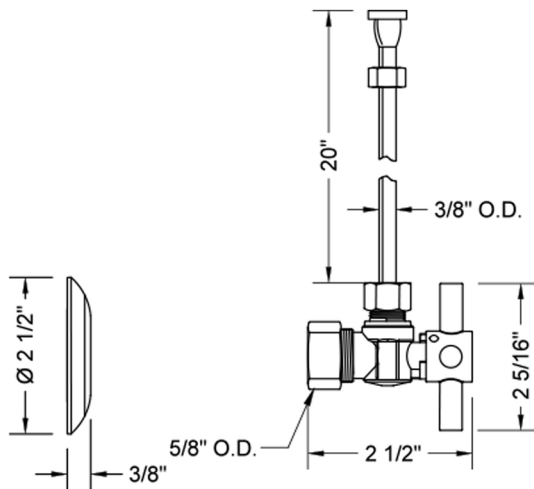

Quarter Turn Angle Pattern 5/8" O.D. Compression (Fits 1/2" Copper) x 3/8" O.D. Toilet Supply Kit Contempo Cross Handle, 20" Supply Tube, Escutcheon
Model #: 621-4-72-

FEATURES:

- Complete Toilet Supply Kit
- Kit contains:
 - (1) Quarter Turn Angle Pattern 5/8" O.D. Compression (Fits 1/2" Copper) x 3/8" O.D. Supply Valve with Contempo Cross Handle P/N 621-4
 - (1) 20" Copper Supply Tube P/N 772
 - (1) Escutcheon P/N 7463

SPECIFICATION DRAWING:

| COMPONENTS | |
|-------------------------------------|------|
| DESCRIPTION | QTY: |
| ANGLE VALVE - CONTEMPO CROSS HANDLE | 1 |
| 20" X 3/8" O.D. SUPPLY TUBE | 1 |
| ESCUTCHEON | 1 |
| PLASTIC FILL VALVE COUPLING NUT | 1 |