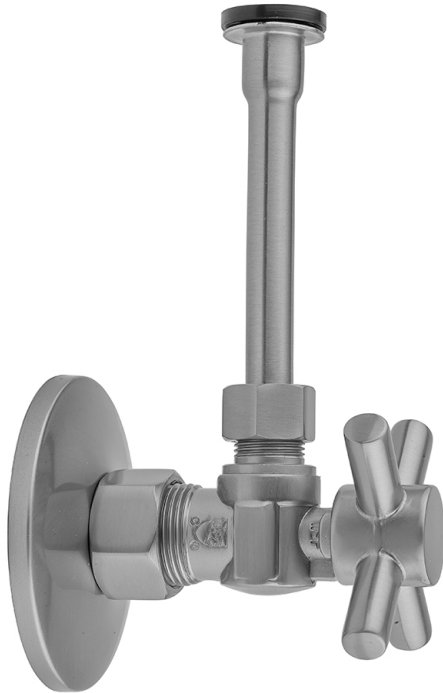

Quarter Turn Angle Pattern 5/8" O.D. Compression (Fits 1/2" Copper) x 3/8" O.D. Toilet Supply Kit Contempo Cross Handle, 20" Supply Tube, Escutcheon
Model #: 621-4-72-

FEATURES:

- Complete Toilet Supply Kit
- Kit contains:
 - (1) Quarter Turn Angle Pattern 5/8" O.D. Compression (Fits 1/2" Copper) x 3/8" O.D. Supply Valve with Contempo Cross Handle P/N 621-4
 - (1) 20" Copper Supply Tube P/N 772
 - (1) Escutcheon P/N 7463

AVAILABLE FINISHES:

| | | |
|-------------------------|------------------------------|-----------------------|
| Polished Chrome (PCH) | Satin Chrome (SC) | Bronze Umber (BU) |
| Satin Nickel (SN) | Pewter (PEW) | Caramel Bronze (CB) |
| Polished Nickel (PN) | Antique Brass (AB) | Antique Copper (ACU) |
| Oil-Rubbed Bronze (ORB) | Polished Brass (PB) | Polished Copper (PCU) |
| Vintage Bronze (VB) | Satin Brass (SB) | Matte Black (MBK) |
| Satin Gold (SG) | Polished Gold (PG) | Black Nickel (BKN) |
| White (WH) | Unlacquered Brass (ULB) | Satin Cooper (SCU) |
| Almond (ALD) | Amber (AMB) | Azure Blue (AZB) |
| Coral (COR) | Mint Green (GRN) | Stone Grey (GRY) |
| Lilac (LAC) | Light Blue (LBL) | Limon (LIM) |
| Plum (PLM) | Pink (PNK) | Red (RED) |
| Graphite (GPH) | Aged Unlacquered Brass (AUB) | |

SPECIFICATION DRAWING:

| COMPONENTS | |
|-------------------------------------|------|
| DESCRIPTION | QTY: |
| ANGLE VALVE - CONTEMPO CROSS HANDLE | 1 |
| 20" X 3/8" O.D. SUPPLY TUBE | 1 |
| ESCUTCHEON | 1 |
| PLASTIC FILL VALVE COUPLING NUT | 1 |