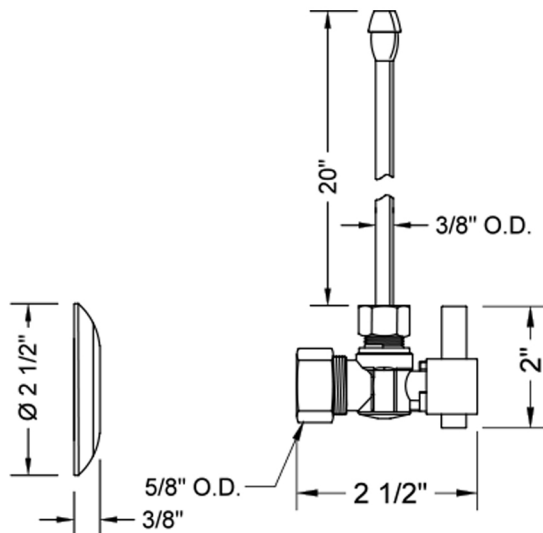

Quarter Turn Angle Pattern 5/8" O.D. Compression (Fits 1/2" Copper) x 3/8" O.D. Faucet Supply Kit with Square Lever Handle, 20" Supply Tubes, Escutcheons

Model #: 621-6-62-

FEATURES:

- Complete Faucet Supply Kit
- Kit contains:
 - (2) Quarter Turn Angle Pattern 5/8" O.D. Compression (Fits 1/2" Copper) x 3/8" O.D. Supply Valve with Square Lever Handle P/N 621-6
 - (2) 20" Copper Supply Tubes P/N 662
 - (2) Escutcheons P/N 7463

SPECIFICATION DRAWING:

COMPONENTS	
DESCRIPTION	QTY:
ANGLE VALVE - SQUARE LEVER HANDLE	2
20" x 3/8" O.D. SUPPLY TUBE	2
ESCUTCHEON	2

AVAILABLE HANDLES: