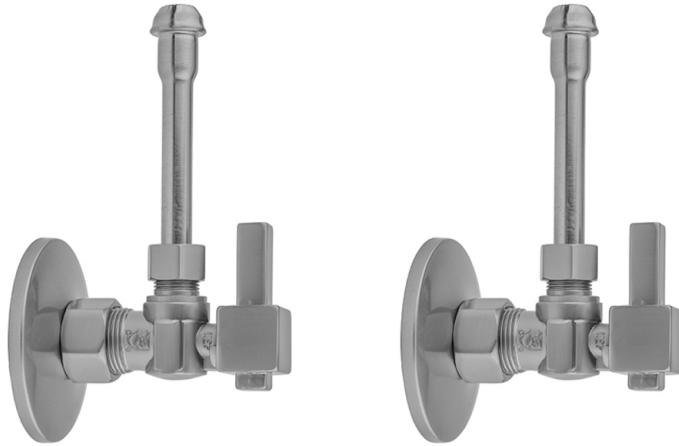

Quarter Turn Angle Pattern 5/8" O.D. Compression (Fits 1/2" Copper) x 3/8" O.D. Faucet Supply Kit with Square Lever Handle, 20" Supply Tubes, Escutcheons

Model #: 621-6-62-

FEATURES:

- Complete Faucet Supply Kit
- Kit contains:
 - (2) Quarter Turn Angle Pattern 5/8" O.D. Compression (Fits 1/2" Copper) x 3/8" O.D. Supply Valve with Square Lever Handle P/N 621-6
 - (2) 20" Copper Supply Tubes P/N 662
 - (2) Escutcheons P/N 7463

AVAILABLE FINISHES:

Polished Chrome (PCH)	Satin Chrome (SC)	Bronze Umber (BU)
Satin Nickel (SN)	Pewter (PEW)	Caramel Bronze (CB)
Polished Nickel (PN)	Antique Brass (AB)	Antique Copper (ACU)
Oil-Rubbed Bronze (ORB)	Polished Brass (PB)	Polished Copper (PCU)
Vintage Bronze (VB)	Satin Brass (SB)	Matte Black (MBK)
Satin Gold (SG)	Polished Gold (PG)	Black Nickel (BKN)
White (WH)	Unlacquered Brass (ULB)	Satin Cooper (SCU)
Almond (ALD)	Amber (AMB)	Azure Blue (AZB)
Coral (COR)	Mint Green (GRN)	Stone Grey (GRY)
Lilac (LAC)	Light Blue (LBL)	Limon (LIM)
Plum (PLM)	Pink (PNK)	Red (RED)
Graphite (GPH)	Aged Unlacquered Brass (AUB)	

SPECIFICATION DRAWING:

COMPONENTS	
DESCRIPTION	QTY:
ANGLE VALVE - SQUARE LEVER HANDLE	2
20" x 3/8" O.D. SUPPLY TUBE	2
ESCUTCHEON	2

AVAILABLE HANDLES: