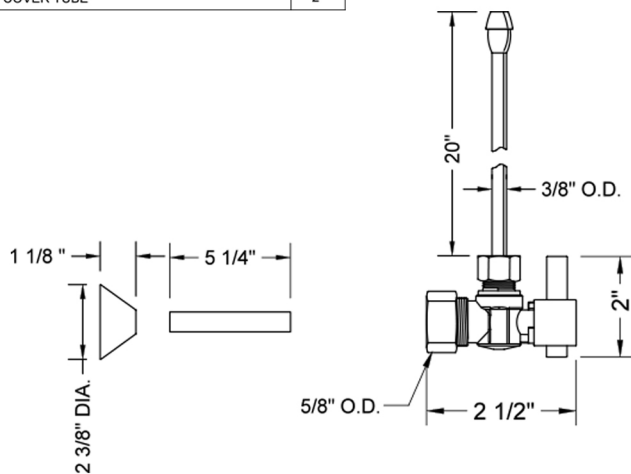

Quarter Turn Angle Pattern 5/8" O.D. Compression (Fits 1/2" Copper)
 x 3/8" O.D. Faucet Supply Kit Square Lever, 20" Supply Tubes Cover
 Tubes, Escutcheons
Model #: 621-6-62CT-

FEATURES:

- All kit components are available separately

SPECIFICATION DRAWING:

COMPONENTS	
DESCRIPTION	QTY:
ANGLE VALVE - SQUARE LEVER HANDLE	2
3/8" O.D. SUPPLY TUBE	2
2 3/8" BELL ESCUTCHEON	2
5 1/4" COVER TUBE	2

AVAILABLE HANDLES: