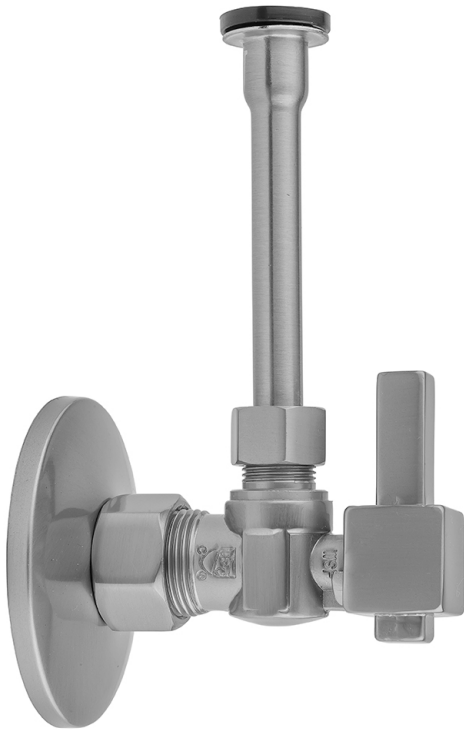

# Quarter Turn Angle Pattern 5/8" O.D. Compression (Fits 1/2" Copper) x 3/8" O.D. Toilet Supply Kit Square Lever Handle, 20" Supply Tube, Escutcheon

Model #: 621-6-72-

## FEATURES:

- Complete Toilet Supply Kit
- Kit contains:
  - (1) Quarter Turn Angle Pattern 5/8" O.D. Compression (Fits 1/2" Copper) x 3/8" O.D. Supply Valve with Square Lever Handle P/N 621-6
  - (1) 20" Copper Supply Tube P/N 772
  - (1) Escutcheon P/N 7463

## SPECIFICATION DRAWING:

COMPONENTS	
DESCRIPTION	QTY:
ANGLE VALVE - SQUARE LEVER HANDLE	1
20" X 3/8" O.D. SUPPLY TUBE	1
ESCUTCHEON	1
PLASTIC FILL VALVE COUPLING NUT	1