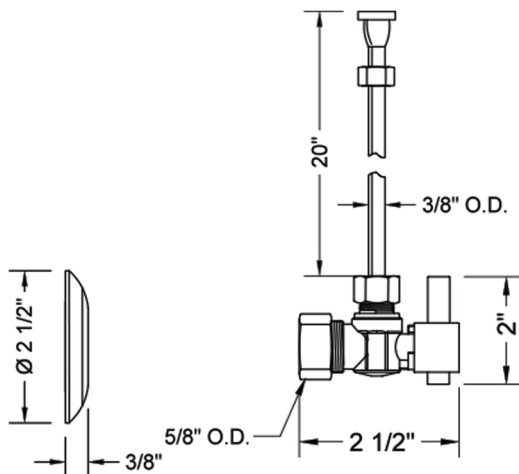

# Quarter Turn Angle Pattern 5/8" O.D. Compression (Fits 1/2" Copper) x 3/8" O.D. Toilet Supply Kit Square Lever Handle, 20" Supply Tube, Escutcheon

Model #: 621-6-72-

## FEATURES:

- Complete Toilet Supply Kit
- Kit contains:
  - (1) Quarter Turn Angle Pattern 5/8" O.D. Compression (Fits 1/2" Copper) x 3/8" O.D. Supply Valve with Square Lever Handle P/N 621-6
  - (1) 20" Copper Supply Tube P/N 772
  - (1) Escutcheon P/N 7463

## SPECIFICATION DRAWING:

COMPONENTS	
DESCRIPTION	QTY:
ANGLE VALVE - SQUARE LEVER HANDLE	1
20" X 3/8" O.D. SUPPLY TUBE	1
ESCUTCHEON	1
PLASTIC FILL VALVE COUPLING NUT	1