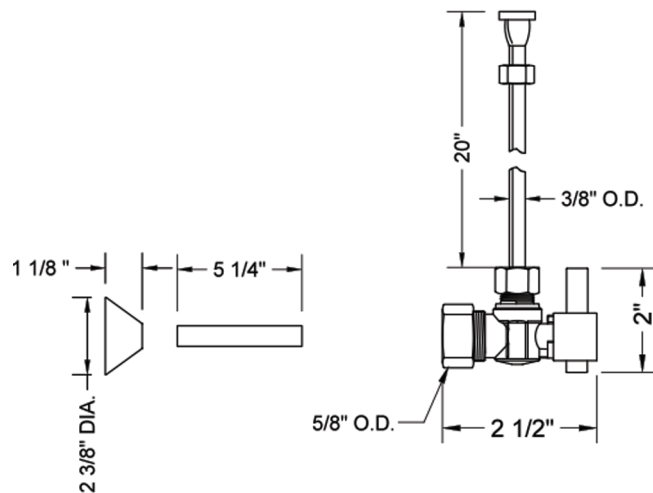

Quarter Turn Angle Pattern 5/8" O.D. Compression (Fits 1/2" Copper)
 x 3/8" O.D. Toilet Supply Kit Square Lever Handle, 20" Supply Tube
 Cover Tube, Escutcheon
Model #: 621-6-72CT-

FEATURES:

- All kit components are available separately

SPECIFICATION DRAWING:

COMPONENTS	
DESCRIPTION	QTY:
ANGLE VALVE - SQUARE LEVER HANDLE	1
20" X 3/8" O.D. SUPPLY TUBE	1
ESCUTCHEON	1
PLASTIC FILL VALVE COUPLING NUT	1
5 1/4" COVER TUBE	1

AVAILABLE HANDLES: