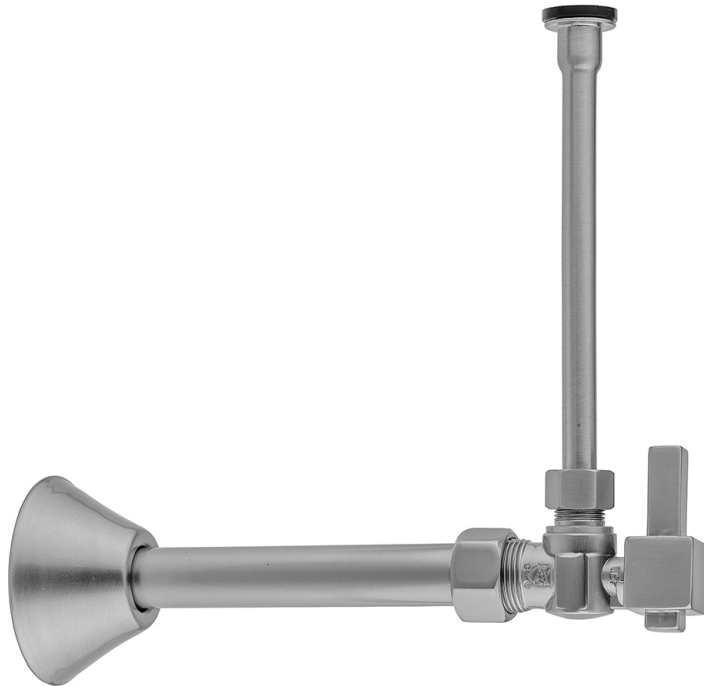

Quarter Turn Angle Pattern 5/8" O.D. Compression (Fits 1/2" Copper)
 x 3/8" O.D. Toilet Supply Kit Square Lever Handle, 20" Supply Tube
 Cover Tube, Escutcheon
Model #: 621-6-72CT-

FEATURES:

- All kit components are available separately

AVAILABLE FINISHES:

- | | | |
|-------------------------|------------------------------|-----------------------|
| Polished Chrome (PCH) | Satin Chrome (SC) | Bronze Umber (BU) |
| Satin Nickel (SN) | Pewter (PEW) | Caramel Bronze (CB) |
| Polished Nickel (PN) | Antique Brass (AB) | Antique Copper (ACU) |
| Oil-Rubbed Bronze (ORB) | Polished Brass (PB) | Polished Copper (PCU) |
| Vintage Bronze (VB) | Satin Brass (SB) | Matte Black (MBK) |
| Satin Gold (SG) | Polished Gold (PG) | Black Nickel (BKN) |
| White (WH) | Unlacquered Brass (ULB) | Satin Cooper (SCU) |
| Almond (ALD) | Amber (AMB) | Azure Blue (AZB) |
| Coral (COR) | Mint Green (GRN) | Stone Grey (GRY) |
| Lilac (LAC) | Light Blue (LBL) | Limon (LIM) |
| Plum (PLM) | Pink (PNK) | Red (RED) |
| Graphite (GPH) | Aged Unlacquered Brass (AUB) | |

SPECIFICATION DRAWING:

COMPONENTS	
DESCRIPTION	QTY:
ANGLE VALVE - SQUARE LEVER HANDLE	1
20" X 3/8" O.D. SUPPLY TUBE	1
ESCUTCHEON	1
PLASTIC FILL VALVE COUPLING NUT	1
5 1/4" COVER TUBE	1

AVAILABLE HANDLES: