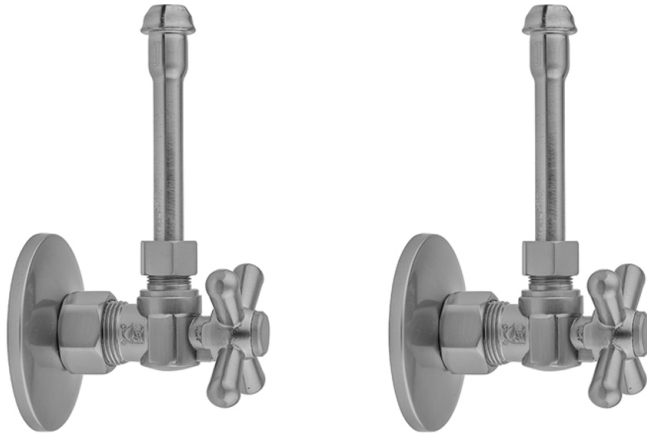

Quarter Turn Angle Pattern 5/8" O.D. Compression (Fits 1/2" Copper)  
 x 3/8" O.D. Faucet Supply Kit with Standard Cross Handle, 20"  
 Supply Tubes, Escutcheons  
 Model #: 621-62-

**FEATURES:**

- Complete Faucet Supply Kit
- Kit contains:
  - (2) Quarter Turn Angle Pattern 5/8" O.D. Compression (Fits 1/2" Copper) x 3/8" O.D. Supply Valve with Standard Cross Handle P/N 621
  - (2) 20" Copper Supply Tubes P/N 662
  - (2) Escutcheons P/N 7463

**AVAILABLE FINISHES:**

Polished Chrome (PCH)	Satin Chrome (SC)	Bronze Umber (BU)
Satin Nickel (SN)	Pewter (PEW)	Caramel Bronze (CB)
Polished Nickel (PN)	Antique Brass (AB)	Antique Copper (ACU)
Oil-Rubbed Bronze (ORB)	Polished Brass (PB)	Polished Copper (PCU)
Vintage Bronze (VB)	Satin Brass (SB)	Matte Black (MBK)
Satin Gold (SG)	Polished Gold (PG)	Black Nickel (BKN)
White (WH)	Unlacquered Brass (ULB)	Satin Cooper (SCU)
Almond (ALD)	Amber (AMB)	Azure Blue (AZB)
Coral (COR)	Mint Green (GRN)	Stone Grey (GRY)
Lilac (LAC)	Light Blue (LBL)	Limon (LIM)
Plum (PLM)	Pink (PNK)	Red (RED)
Graphite (GPH)	Aged Unlacquered Brass (AUB)	

**SPECIFICATION DRAWING:**

COMPONENTS	
DESCRIPTION	QTY:
ANGLE VALVE - STANDARD CROSS HANDLE	2
20" x 3/8" O.D. SUPPLY TUBE	2
ESCUTCHEON	2

**AVAILABLE HANDLES:**