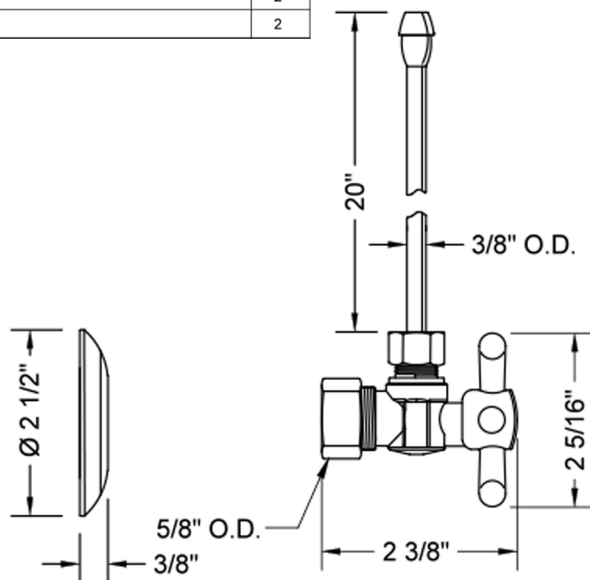

Quarter Turn Angle Pattern 5/8" O.D. Compression (Fits 1/2" Copper)  
 x 3/8" O.D. Faucet Supply Kit with Standard Cross Handle, 20"  
 Supply Tubes, Escutcheons  
 Model #: 621-62-

**FEATURES:**

- Complete Faucet Supply Kit
- Kit contains:
  - (2) Quarter Turn Angle Pattern 5/8" O.D. Compression (Fits 1/2" Copper) x 3/8" O.D. Supply Valve with Standard Cross Handle P/N 621
  - (2) 20" Copper Supply Tubes P/N 662
  - (2) Escutcheons P/N 7463

**SPECIFICATION DRAWING:**

COMPONENTS	
DESCRIPTION	QTY:
ANGLE VALVE - STANDARD CROSS HANDLE	2
20" x 3/8" O.D. SUPPLY TUBE	2
ESCUTCHEON	2

**AVAILABLE HANDLES:**