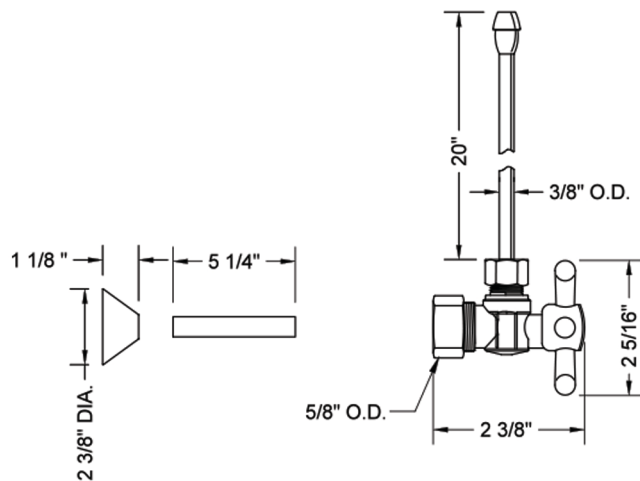

Quarter Turn Angle Pattern 5/8" O.D. Compression (Fits 1/2" Copper)
 x 3/8" O.D. Faucet Supply Kit Standard Cross Handle, 20" Supply
 Tubes, Cover Tubes, Escutcheons
Model #: 621-62CT-

FEATURES:

- All kit components are available separately

SPECIFICATION DRAWING:

COMPONENTS	
DESCRIPTION	QTY:
ANGLE VALVE - STANDARD CROSS HANDLE	2
3/8" O.D. SUPPLY TUBE	2
2 3/8" BELL ESCUTCHEON	2
5 1/4" COVER TUBE	2

AVAILABLE HANDLES: