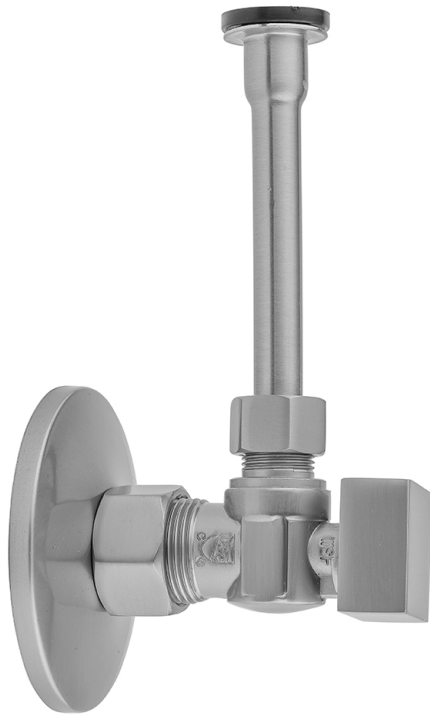

Quarter Turn Angle Pattern 5/8" O.D. Compression (Fits 1/2" Copper)  
 x 3/8" O.D. Toilet Supply Kit Square Handle, 20" Supply Tube,  
 Escutcheon  
**Model #: 621-7-72-**

**FEATURES:**

- Complete Toilet Supply Kit
- Kit contains:
  - (1) Quarter Turn Angle Pattern 5/8" O.D. Compression (Fits 1/2" Copper) x 3/8" O.D. Supply Valve with Square Handle P/N 621-7
  - (1) 20" Copper Supply Tube P/N 772
  - (1) Escutcheon P/N 7463

**AVAILABLE FINISHES:**

Polished Chrome (PCH)	Satin Chrome (SC)	Bronze Umber (BU)
Satin Nickel (SN)	Pewter (PEW)	Caramel Bronze (CB)
Polished Nickel (PN)	Antique Brass (AB)	Antique Copper (ACU)
Oil-Rubbed Bronze (ORB)	Polished Brass (PB)	Polished Copper (PCU)
Vintage Bronze (VB)	Satin Brass (SB)	Matte Black (MBK)
Satin Gold (SG)	Polished Gold (PG)	Black Nickel (BKN)
White (WH)	Unlacquered Brass (ULB)	Satin Cooper (SCU)
Almond (ALD)	Amber (AMB)	Azure Blue (AZB)
Coral (COR)	Mint Green (GRN)	Stone Grey (GRY)
Lilac (LAC)	Light Blue (LBL)	Limon (LIM)
Plum (PLM)	Pink (PNK)	Red (RED)
Graphite (GPH)	Aged Unlacquered Brass (AUB)	

**SPECIFICATION DRAWING:**

COMPONENTS	
DESCRIPTION	QTY:
ANGLE VALVE - SQUARE HANDLE	1
20" X 3/8" O.D. SUPPLY TUBE	1
ESCUTCHEON	1
PLASTIC FILL VALVE COUPLING NUT	1

**AVAILABLE HANDLES:**