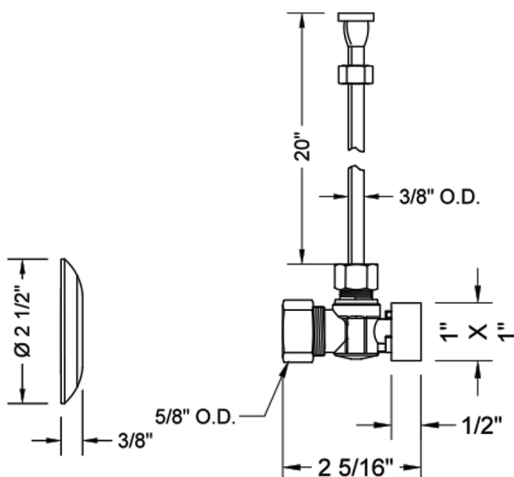

Quarter Turn Angle Pattern 5/8" O.D. Compression (Fits 1/2" Copper)  
 x 3/8" O.D. Toilet Supply Kit Square Handle, 20" Supply Tube,  
 Escutcheon  
**Model #: 621-7-72-**

**FEATURES:**

- Complete Toilet Supply Kit
- Kit contains:
  - (1) Quarter Turn Angle Pattern 5/8" O.D. Compression (Fits 1/2" Copper) x 3/8" O.D. Supply Valve with Square Handle P/N 621-7
  - (1) 20" Copper Supply Tube P/N 772
  - (1) Escutcheon P/N 7463

**SPECIFICATION DRAWING:**

COMPONENTS	
DESCRIPTION	QTY:
ANGLE VALVE - SQUARE HANDLE	1
20" X 3/8" O.D. SUPPLY TUBE	1
ESCUTCHEON	1
PLASTIC FILL VALVE COUPLING NUT	1

**AVAILABLE HANDLES:**