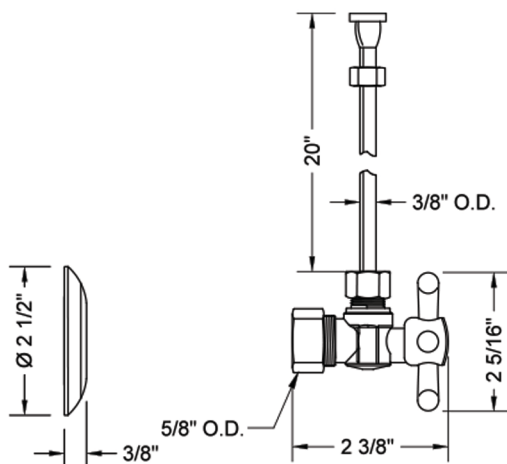

Quarter Turn Angle Pattern 5/8" O.D. Compression (Fits 1/2" Copper) x 3/8" O.D. Toilet Supply Kit Standard Cross Handle, 20" Supply Tube, Escutcheon  
**Model #: 621-72-**

**FEATURES:**

- Complete Toilet Supply Kit
- Kit contains:
  - (1) Quarter Turn Angle Pattern 5/8" O.D. Compression (Fits 1/2" Copper) x 3/8" O.D. Supply Valve with Standard Cross Handle P/N 621
  - (1) 20" Copper Supply Tube P/N 772
  - (1) Escutcheon P/N 7463

**SPECIFICATION DRAWING:**

COMPONENTS	
DESCRIPTION	QTY:
ANGLE VALVE - STANDARD CROSS HANDLE	1
20" X 3/8" O.D. SUPPLY TUBE	1
ESCUTCHEON	1
PLASTIC FILL VALVE COUPLING NUT	1

**AVAILABLE HANDLES:**