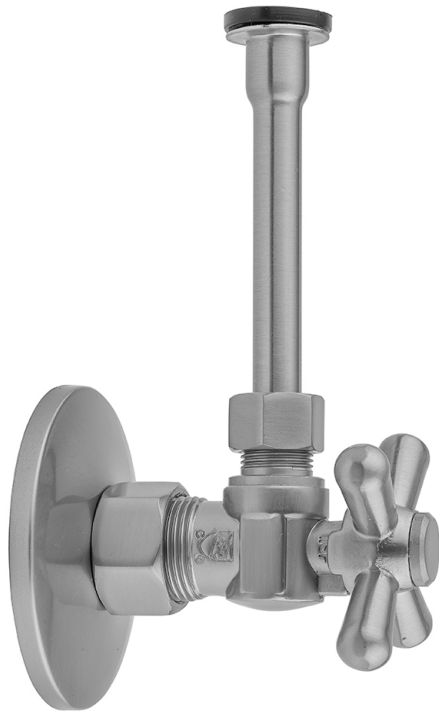

Quarter Turn Angle Pattern 5/8" O.D. Compression (Fits 1/2" Copper) x 3/8" O.D. Toilet Supply Kit Standard Cross Handle, 20" Supply Tube, Escutcheon  
**Model #: 621-72-**

**FEATURES:**

- Complete Toilet Supply Kit
- Kit contains:
  - (1) Quarter Turn Angle Pattern 5/8" O.D. Compression (Fits 1/2" Copper) x 3/8" O.D. Supply Valve with Standard Cross Handle P/N 621
  - (1) 20" Copper Supply Tube P/N 772
  - (1) Escutcheon P/N 7463

**AVAILABLE FINISHES:**

Polished Chrome (PCH)	Satin Chrome (SC)	Bronze Umber (BU)
Satin Nickel (SN)	Pewter (PEW)	Caramel Bronze (CB)
Polished Nickel (PN)	Antique Brass (AB)	Antique Copper (ACU)
Oil-Rubbed Bronze (ORB)	Polished Brass (PB)	Polished Copper (PCU)
Vintage Bronze (VB)	Satin Brass (SB)	Matte Black (MBK)
Satin Gold (SG)	Polished Gold (PG)	Black Nickel (BKN)
White (WH)	Unlacquered Brass (ULB)	Satin Cooper (SCU)
Almond (ALD)	Amber (AMB)	Azure Blue (AZB)
Coral (COR)	Mint Green (GRN)	Stone Grey (GRY)
Lilac (LAC)	Light Blue (LBL)	Limon (LIM)
Plum (PLM)	Pink (PNK)	Red (RED)
Graphite (GPH)	Aged Unlacquered Brass (AUB)	

**SPECIFICATION DRAWING:**

COMPONENTS	
DESCRIPTION	QTY:
ANGLE VALVE - STANDARD CROSS HANDLE	1
20" X 3/8" O.D. SUPPLY TUBE	1
ESCUTCHEON	1
PLASTIC FILL VALVE COUPLING NUT	1

**AVAILABLE HANDLES:**