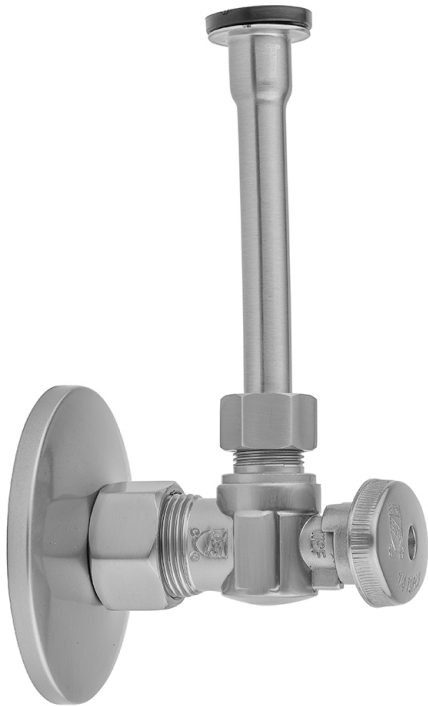

Quarter Turn Angle Pattern 5/8" O.D. Compression (Fits 1/2" Copper)
 x 3/8" O.D. Toilet Supply Kit Oval Handle, 20" Supply Tube,
 Escutcheon
Model #: 621-8-72-

FEATURES:

- Complete Toilet Supply Kit
- Kit contains:
 - (1) Quarter Turn Angle Pattern 5/8" O.D. Compression (Fits 1/2" Copper) x 3/8" O.D. Supply Valve with Oval Handle P/N 621-8
 - (1) 20" Copper Supply Tube P/N 772
 - (1) Escutcheon P/N 7463

AVAILABLE FINISHES:

Polished Chrome (PCH)	Satin Chrome (SC)	Bronze Umber (BU)
Satin Nickel (SN)	Pewter (PEW)	Caramel Bronze (CB)
Polished Nickel (PN)	Antique Brass (AB)	Antique Copper (ACU)
Oil-Rubbed Bronze (ORB)	Polished Brass (PB)	Polished Copper (PCU)
Vintage Bronze (VB)	Satin Brass (SB)	Matte Black (MBK)
Satin Gold (SG)	Polished Gold (PG)	Black Nickel (BKN)
White (WH)	Satin Cooper (SCU)	Almond (ALD)
Amber (AMB)	Azure Blue (AZB)	Coral (COR)
Mint Green (GRN)	Stone Grey (GRY)	Lilac (LAC)
Light Blue (LBL)	Limon (LIM)	Plum (PLM)
Pink (PNK)	Red (RED)	Graphite (GPH)
Aged Unlacquered Brass (AUB)		

SPECIFICATION DRAWING:

COMPONENTS	
DESCRIPTION	QTY:
ANGLE VALVE - OVAL HANDLE	1
20" X 3/8" O.D. SUPPLY TUBE	1
ESCUTCHEON	1
PLASTIC FILL VALVE COUPLING NUT	1

AVAILABLE HANDLES: