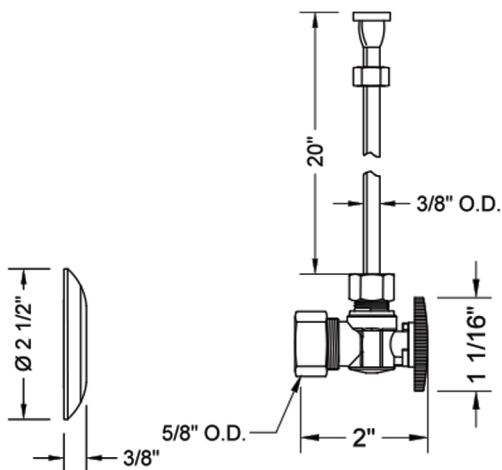

Quarter Turn Angle Pattern 5/8" O.D. Compression (Fits 1/2" Copper)
 x 3/8" O.D. Toilet Supply Kit Oval Handle, 20" Supply Tube,
 Escutcheon
Model #: 621-8-72-

FEATURES:

- Complete Toilet Supply Kit
- Kit contains:
 - (1) Quarter Turn Angle Pattern 5/8" O.D. Compression (Fits 1/2" Copper) x 3/8" O.D. Supply Valve with Oval Handle P/N 621-8
 - (1) 20" Copper Supply Tube P/N 772
 - (1) Escutcheon P/N 7463

SPECIFICATION DRAWING:

COMPONENTS	
DESCRIPTION	QTY:
ANGLE VALVE - OVAL HANDLE	1
20" X 3/8" O.D. SUPPLY TUBE	1
ESCUTCHEON	1
PLASTIC FILL VALVE COUPLING NUT	1

AVAILABLE HANDLES: