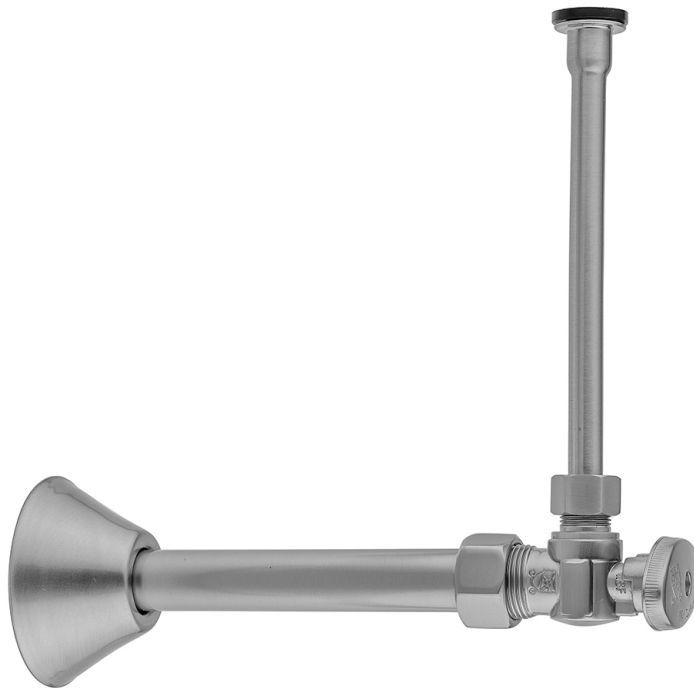

Quarter Turn Angle Pattern 5/8" O.D. Compression (Fits 1/2" Copper)  
 x 3/8" O.D. Toilet Supply Kit Oval Handle, 20" Supply Tube, Cover  
 Tube, Escutcheon  
**Model #: 621-8-72CT-**

**FEATURES:**

- All kit components are available separately

**AVAILABLE FINISHES:**

- |                              |                     |                       |
|------------------------------|---------------------|-----------------------|
| Polished Chrome (PCH)        | Satin Chrome (SC)   | Bronze Umber (BU)     |
| Satin Nickel (SN)            | Pewter (PEW)        | Caramel Bronze (CB)   |
| Polished Nickel (PN)         | Antique Brass (AB)  | Antique Copper (ACU)  |
| Oil-Rubbed Bronze (ORB)      | Polished Brass (PB) | Polished Copper (PCU) |
| Vintage Bronze (VB)          | Satin Brass (SB)    | Matte Black (MBK)     |
| Satin Gold (SG)              | Polished Gold (PG)  | Black Nickel (BKN)    |
| White (WH)                   | Satin Cooper (SCU)  | Almond (ALD)          |
| Amber (AMB)                  | Azure Blue (AZB)    | Coral (COR)           |
| Mint Green (GRN)             | Stone Grey (GRY)    | Lilac (LAC)           |
| Light Blue (LBL)             | Limon (LIM)         | Plum (PLM)            |
| Pink (PNK)                   | Red (RED)           | Graphite (GPH)        |
| Aged Unlacquered Brass (AUB) |                     |                       |

**SPECIFICATION DRAWING:**

COMPONENTS	
DESCRIPTION	QTY:
ANGLE VALVE - OVAL HANDLE	1
20" X 3/8" O.D. SUPPLY TUBE	1
ESCUTCHEON	1
PLASTIC FILL VALVE COUPLING NUT	1
5 1/4" COVER TUBE	1

**AVAILABLE HANDLES:**