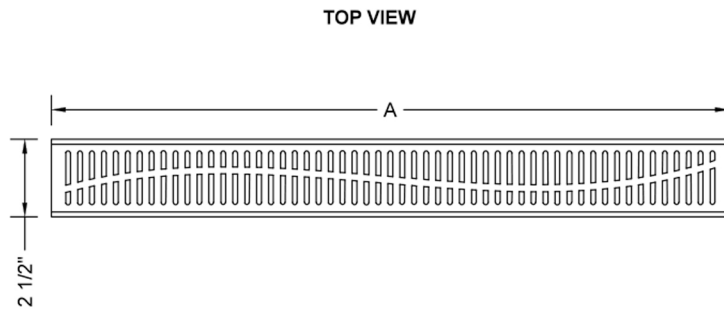

60" Channel Drain Slotted Grate

Model #: 6210-60-

FEATURES:

- 304 stainless steel construction
- Nominal Size: 60"
- Key included to remove grate for easy cleaning
- Adjustable feet for perfect installation
- JACLO channel drain body sold separately
- Standard finishes: BSS & PSS. Additional finishes available: MBK, WH, & JACLO=COLOR. Call for pricing and availability

AVAILABLE FINISHES:

Matte Black (MBK) Polished Stainless (PSS) Brushed Stainless (BSS)

SPECIFICATION DRAWING:

JACLO SLOTTED GRATE ONLY		
PART. #	DESCRIPTION	A
6210-24-XXX	SLOTTED GRATE	22 1/4"
6210-32-XXX	SLOTTED GRATE	30 1/8"
6210-36-XXX	SLOTTED GRATE	34 1/8"
6210-42-XXX	SLOTTED GRATE	42
6210-48-XXX	SLOTTED GRATE	46"
6210-60-XXX	SLOTTED GRATE	57 3/4"