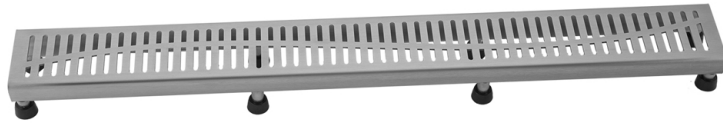

60" Channel Drain Slotted Grate

Model #: 6210-60-

FEATURES:

- 304 stainless steel construction
- Nominal Size: 60"
- Key included to remove grate for easy cleaning
- Adjustable feet for perfect installation
- JACLO channel drain body sold separately
- Standard finishes: BSS & PSS. Additional finishes available: MBK, WH, & JACLO=COLOR. Call for pricing and availability

AVAILABLE FINISHES:

Matte Black (MBK) Polished Stainless (PSS) Brushed Stainless (BSS)

SPECIFICATION DRAWING:

JACLO SLOTTED GRATE ONLY		
PART. #	DESCRIPTION	A
6210-24-XXX	SLOTTED GRATE	22 1/4"
6210-32-XXX	SLOTTED GRATE	30 1/8"
6210-36-XXX	SLOTTED GRATE	34 1/8"
6210-42-XXX	SLOTTED GRATE	42
6210-48-XXX	SLOTTED GRATE	46"
6210-60-XXX	SLOTTED GRATE	57 3/4"