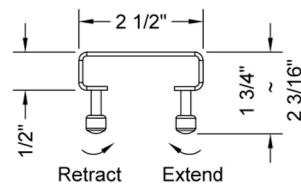

60" Channel Drain Slotted Grate

Model #: 6210-60-

FEATURES:

- 304 stainless steel construction
- Nominal Size: 60"
- Key included to remove grate for easy cleaning
- Adjustable feet for perfect installation
- JACLO channel drain body sold separately
- Standard finishes: BSS & PSS. Additional finishes available: MBK, WH, & JACLO=COLOR. Call for pricing and availability

AVAILABLE FINISHES:

Matte Black (MBK) Polished Stainless (PSS) Brushed Stainless (BSS)

SPECIFICATION DRAWING:

JACLO SLOTTED GRATE ONLY		
PART. #	DESCRIPTION	A
6210-24-XXX	SLOTTED GRATE	22 1/4"
6210-32-XXX	SLOTTED GRATE	30 1/8"
6210-36-XXX	SLOTTED GRATE	34 1/8"
6210-42-XXX	SLOTTED GRATE	42
6210-48-XXX	SLOTTED GRATE	46"
6210-60-XXX	SLOTTED GRATE	57 3/4"