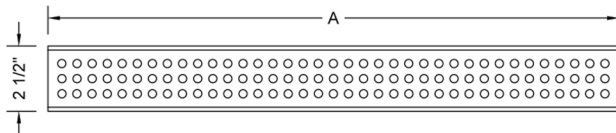

42" Channel Drain Round Dotted Grate Model #: 6212-42-

FEATURES:

- 304 stainless steel construction
- Nominal Size: 42"
- Key included to remove grate for easy cleaning
- Adjustable feet for perfect installation
- JACLO channel drain body sold separately
- Standard finishes: BSS & PSS. Additional finishes available: MBK, WH, & JACLO-COLOR. Call for pricing and availability

AVAILABLE FINISHES:

Polished Stainless (PSS) Brushed Stainless (BSS)

SPECIFICATION DRAWING:

JACLO DOTTED GRATE ONLY		
PART. #	DESCRIPTION	A
6212-24-XXX	DOTTED GRATE	22 1/4"
6212-32-XXX	DOTTED GRATE	30 1/8"
6212-36-XXX	DOTTED GRATE	34 1/8"
6212-42-XXX	DOTTED GRATE	42"
6212-48-XXX	DOTTED GRATE	46"
6212-60-XXX	DOTTED GRATE	57 3/4"