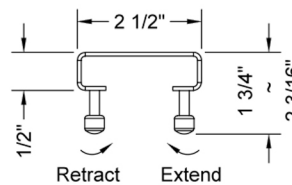

42" Channel Drain Round Dotted Grate Model #: 6212-42-

FEATURES:

- 304 stainless steel construction
- Nominal Size: 42"
- Key included to remove grate for easy cleaning
- Adjustable feet for perfect installation
- JACLO channel drain body sold separately
- Standard finishes: BSS & PSS. Additional finishes available: MBK, WH, & JACLO-COLOR. Call for pricing and availability

AVAILABLE FINISHES:

Polished Stainless (PSS) Brushed Stainless (BSS)

SPECIFICATION DRAWING:

JACLO DOTTED GRATE ONLY		
PART. #	DESCRIPTION	A
6212-24-XXX	DOTTED GRATE	22 1/4"
6212-32-XXX	DOTTED GRATE	30 1/8"
6212-36-XXX	DOTTED GRATE	34 1/8"
6212-42-XXX	DOTTED GRATE	42"
6212-48-XXX	DOTTED GRATE	46"
6212-60-XXX	DOTTED GRATE	57 3/4"