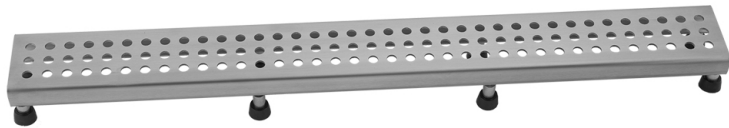

42" Channel Drain Round Dotted Grate Model #: 6212-42-

FEATURES:

- 304 stainless steel construction
- Nominal Size: 42"
- Key included to remove grate for easy cleaning
- Adjustable feet for perfect installation
- JACLO channel drain body sold separately
- Standard finishes: BSS & PSS. Additional finishes available: MBK, WH, & JACLO-COLOR. Call for pricing and availability

AVAILABLE FINISHES:

Polished Stainless (PSS) Brushed Stainless (BSS)

SPECIFICATION DRAWING:

JACLO DOTTED GRATE ONLY		
PART. #	DESCRIPTION	A
6212-24-XXX	DOTTED GRATE	22 1/4"
6212-32-XXX	DOTTED GRATE	30 1/8"
6212-36-XXX	DOTTED GRATE	34 1/8"
6212-42-XXX	DOTTED GRATE	42"
6212-48-XXX	DOTTED GRATE	46"
6212-60-XXX	DOTTED GRATE	57 3/4"