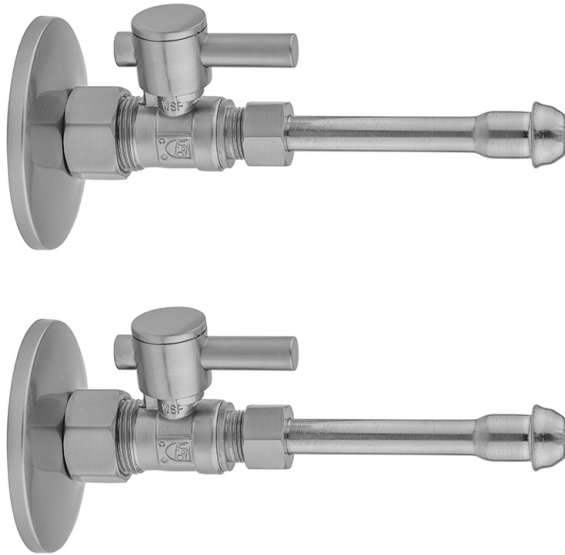

Quarter Turn Straight Pattern 5/8" O.D. Compression (Fits 1/2" Copper) x 3/8" O.D. Faucet Supply Kit Contempo Lever Handle, 20" Supply Tubes, Escutcheons
Model #: 622-2-62-

FEATURES:

- Complete Faucet Supply Kit
- Kit contains:
 - (2) Quarter Turn Straight Pattern 5/8" O.D. Compression (Fits 1/2" Copper) x 3/8" O.D. Supply Valve with Contempo Lever Handle P/N 622-2
 - (2) 20" Copper Supply Tubes P/N 662
 - (2) Escutcheons P/N 7463

AVAILABLE FINISHES:

Polished Chrome (PCH)	Satin Chrome (SC)	Bronze Umber (BU)
Satin Nickel (SN)	Pewter (PEW)	Caramel Bronze (CB)
Polished Nickel (PN)	Antique Brass (AB)	Antique Copper (ACU)
Oil-Rubbed Bronze (ORB)	Polished Brass (PB)	Polished Copper (PCU)
Vintage Bronze (VB)	Satin Brass (SB)	Matte Black (MBK)
Satin Gold (SG)	Polished Gold (PG)	Black Nickel (BKN)
White (WH)	Unlacquered Brass (ULB)	Satin Cooper (SCU)
Almond (ALD)	Amber (AMB)	Azure Blue (AZB)
Coral (COR)	Mint Green (GRN)	Stone Grey (GRY)
Lilac (LAC)	Light Blue (LBL)	Limon (LIM)
Plum (PLM)	Pink (PNK)	Red (RED)
Graphite (GPH)	Aged Unlacquered Brass (AUB)	

SPECIFICATION DRAWING:

COMPONENTS	
DESCRIPTION	QTY:
STRAIGHT VALVE - CONTEMPO LEVER HANDLE	2
20" x 3/8" O.D. SUPPLY TUBE	2
ESCUTCHEON	2

AVAILABLE HANDLES: