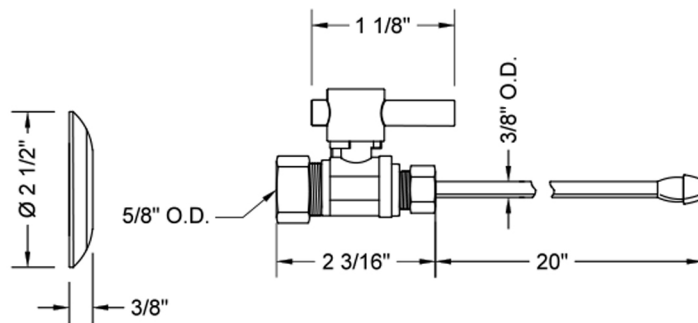

Quarter Turn Straight Pattern 5/8" O.D. Compression (Fits 1/2" Copper) x 3/8" O.D. Faucet Supply Kit Contempo Lever Handle, 20" Supply Tubes, Escutcheons
Model #: 622-2-62-

FEATURES:

- Complete Faucet Supply Kit
- Kit contains:
 - (2) Quarter Turn Straight Pattern 5/8" O.D. Compression (Fits 1/2" Copper) x 3/8" O.D. Supply Valve with Contempo Lever Handle P/N 622-2
 - (2) 20" Copper Supply Tubes P/N 662
 - (2) Escutcheons P/N 7463

SPECIFICATION DRAWING:

COMPONENTS	
DESCRIPTION	QTY:
STRAIGHT VALVE - CONTEMPO LEVER HANDLE	2
20" x 3/8" O.D. SUPPLY TUBE	2
ESCUTCHEON	2

AVAILABLE HANDLES: