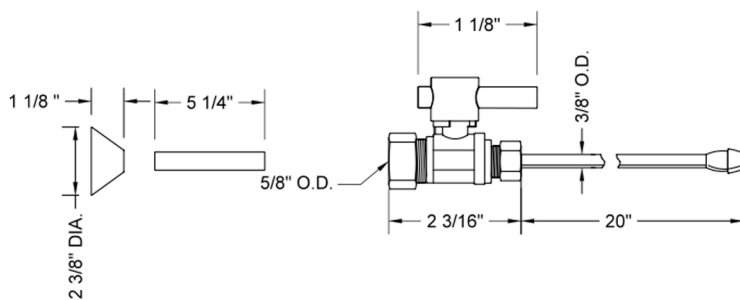

Quarter Turn Straight Pattern 5/8" O.D. Compression (Fits 1/2" Copper) x 3/8" O.D. Faucet Supply Kit Contempo Lever, 20" Supply Tubes, Cover Tubes, Escutcheons
Model #: 622-2-62CT-

FEATURES:

- All kit components are available separately

SPECIFICATION DRAWING:

COMPONENTS	
DESCRIPTION	QTY:
STRAIGHT VALVE - CONTEMPO LEVER HANDLE	2
3/8" O.D. SUPPLY TUBE	2
2 3/8" BELL ESCUTCHEON	2
5 1/4" COVER TUBE	2

AVAILABLE HANDLES: