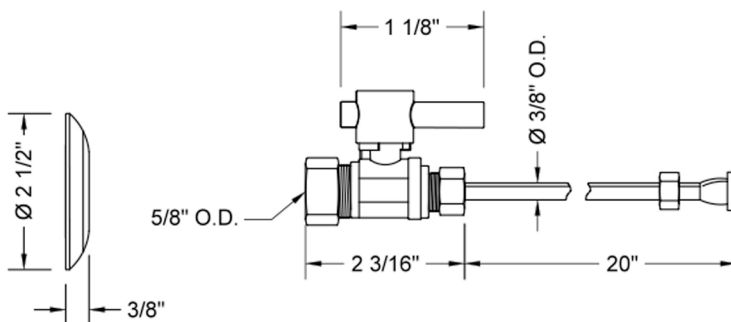

Quarter Turn Straight Pattern 5/8" O.D. Compression (Fits 1/2" Copper) x 3/8" O.D. Toilet Supply Kit with Contempo Lever Handle, 20" Supply Tube, Escutcheon  
**Model #: 622-2-72-**

**FEATURES:**

- Complete Toilet Supply Kit
- Kit contains:
  - (1) Quarter Turn Straight Pattern 5/8" O.D. Compression (Fits 1/2" Copper) x 3/8" O.D. Supply Valve with Contempo Lever Handle P/N 622-2
  - (1) 20" Copper Supply Tube P/N 772
  - (1) Escutcheon P/N 7463

**SPECIFICATION DRAWING:**

COMPONENTS	
DESCRIPTION	QTY:
STRAIGHT VALVE - CONTEMPO LEVER HANDLE	1
20" X 3/8" O.D. SUPPLY TUBE	1
ESCUTCHEON	1
PLASTIC FILL VALVE COUPLING NUT	1

**AVAILABLE HANDLES:**