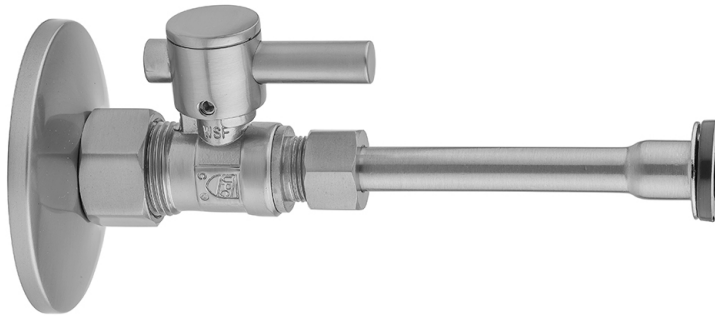

Quarter Turn Straight Pattern 5/8" O.D. Compression (Fits 1/2" Copper) x 3/8" O.D. Toilet Supply Kit with Contempo Lever Handle, 20" Supply Tube, Escutcheon  
**Model #: 622-2-72-**

**FEATURES:**

- Complete Toilet Supply Kit
- Kit contains:
  - (1) Quarter Turn Straight Pattern 5/8" O.D. Compression (Fits 1/2" Copper) x 3/8" O.D. Supply Valve with Contempo Lever Handle P/N 622-2
  - (1) 20" Copper Supply Tube P/N 772
  - (1) Escutcheon P/N 7463

**AVAILABLE FINISHES:**

Polished Chrome (PCH)	Satin Chrome (SC)	Bronze Umber (BU)
Satin Nickel (SN)	Pewter (PEW)	Caramel Bronze (CB)
Polished Nickel (PN)	Antique Brass (AB)	Antique Copper (ACU)
Oil-Rubbed Bronze (ORB)	Polished Brass (PB)	Polished Copper (PCU)
Vintage Bronze (VB)	Satin Brass (SB)	Matte Black (MBK)
Satin Gold (SG)	Polished Gold (PG)	Black Nickel (BKN)
White (WH)	Unlacquered Brass (ULB)	Satin Cooper (SCU)
Almond (ALD)	Amber (AMB)	Azure Blue (AZB)
Coral (COR)	Mint Green (GRN)	Stone Grey (GRY)
Lilac (LAC)	Light Blue (LBL)	Limon (LIM)
Plum (PLM)	Pink (PNK)	Red (RED)
Graphite (GPH)	Aged Unlacquered Brass (AUB)	

**SPECIFICATION DRAWING:**

COMPONENTS	
DESCRIPTION	QTY:
STRAIGHT VALVE - CONTEMPO LEVER HANDLE	1
20" X 3/8" O.D. SUPPLY TUBE	1
ESCUTCHEON	1
PLASTIC FILL VALVE COUPLING NUT	1

**AVAILABLE HANDLES:**