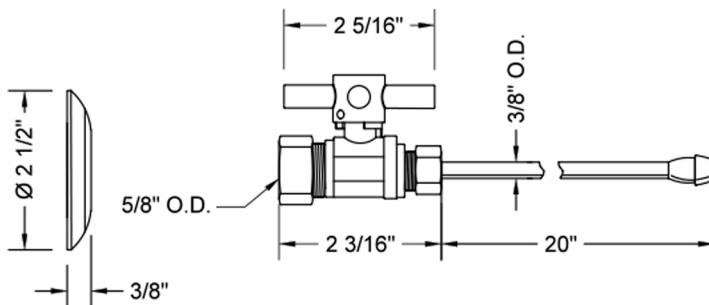

Quarter Turn Straight Pattern 5/8" O.D. Compression (Fits 1/2" Copper) x 3/8" O.D. Faucet Supply Kit with Contempo Cross Handle, 20" Supply Tubes, Escutcheons  
**Model #: 622-4-62-**

**FEATURES:**

- Complete Faucet Supply Kit
- Kit contains:
  - (2) Quarter Turn Straight Pattern 5/8" O.D. Compression (Fits 1/2" Copper) x 3/8" O.D. Supply Valve with Contempo Cross Handle P/N 622-4
  - (2) 20" Copper Supply Tubes P/N 662
  - (2) Escutcheons P/N 7463

**SPECIFICATION DRAWING:**

COMPONENTS	
DESCRIPTION	QTY:
STRAIGHT VALVE - CONTEMPO CROSS HANDLE	2
20" x 3/8" O.D. SUPPLY TUBE	2
ESCUTCHEON	2

**AVAILABLE HANDLES:**