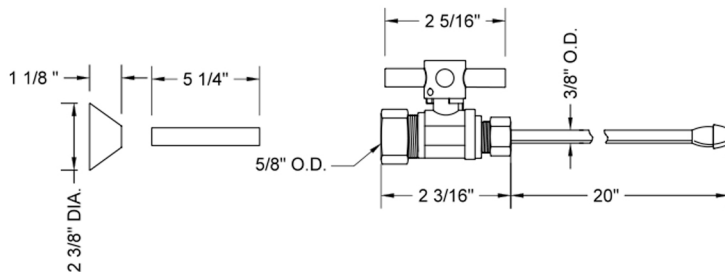

Quarter Turn Straight Pattern 5/8" O.D. Compression (Fits 1/2" Copper) x 3/8" O.D. Faucet Supply Kit Contempo Cross, 20" Supply Tubes, Cover Tubes, Escutcheons
Model #: 622-4-62CT-

FEATURES:

- All kit components are available separately

SPECIFICATION DRAWING:

COMPONENTS	
DESCRIPTION	QTY:
STRAIGHT VALVE - CONTEMPO CROSS HANDLE	2
3/8" O.D. SUPPLY TUBE	2
2 3/8" BELL ESCUTCHEON	2
5 1/4" COVER TUBE	2

AVAILABLE HANDLES: