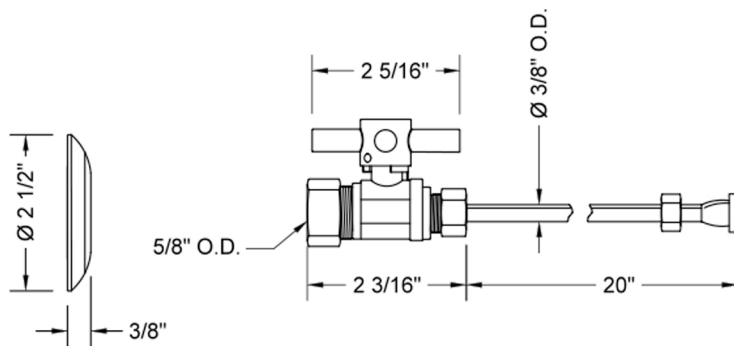

Quarter Turn Straight Pattern 5/8" O.D. Compression (Fits 1/2" Copper) x 3/8" O.D. Toilet Supply Kit with Contempo Cross Handle, 20" Supply Tube, Escutcheon
Model #: 622-4-72-

FEATURES:

- Complete Toilet Supply Kit
- Kit contains:
 - (1) Quarter Turn Straight Pattern 5/8" O.D. Compression (Fits 1/2" Copper) x 3/8" O.D. Supply Valve with Contempo Cross Handle P/N 622-4
 - (1) 20" Copper Supply Tube P/N 772
 - (1) Escutcheon P/N 7463

SPECIFICATION DRAWING:

COMPONENTS	
DESCRIPTION	QTY:
STRAIGHT VALVE - CONTEMPO CROSS HANDLE	1
20" X 3/8" O.D. SUPPLY TUBE	1
ESCUTCHEON	1
PLASTIC FILL VALVE COUPLING NUT	1

AVAILABLE HANDLES: