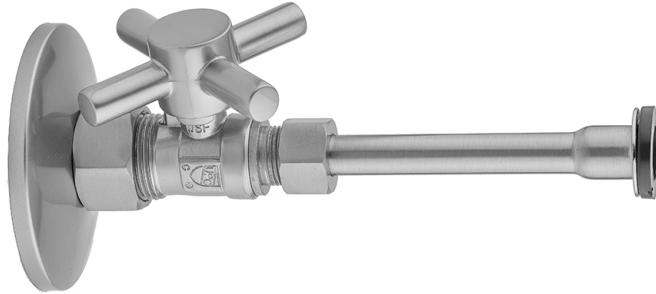

Quarter Turn Straight Pattern 5/8" O.D. Compression (Fits 1/2" Copper) x 3/8" O.D. Toilet Supply Kit with Contempo Cross Handle, 20" Supply Tube, Escutcheon
Model #: 622-4-72-

FEATURES:

- Complete Toilet Supply Kit
- Kit contains:
 - (1) Quarter Turn Straight Pattern 5/8" O.D. Compression (Fits 1/2" Copper) x 3/8" O.D. Supply Valve with Contempo Cross Handle P/N 622-4
 - (1) 20" Copper Supply Tube P/N 772
 - (1) Escutcheon P/N 7463

AVAILABLE FINISHES:

Polished Chrome (PCH)	Satin Chrome (SC)	Bronze Umber (BU)
Satin Nickel (SN)	Pewter (PEW)	Caramel Bronze (CB)
Polished Nickel (PN)	Antique Brass (AB)	Antique Copper (ACU)
Oil-Rubbed Bronze (ORB)	Polished Brass (PB)	Polished Copper (PCU)
Vintage Bronze (VB)	Satin Brass (SB)	Matte Black (MBK)
Satin Gold (SG)	Polished Gold (PG)	Black Nickel (BKN)
White (WH)	Unlacquered Brass (ULB)	Satin Cooper (SCU)
Almond (ALD)	Amber (AMB)	Azure Blue (AZB)
Coral (COR)	Mint Green (GRN)	Stone Grey (GRY)
Lilac (LAC)	Light Blue (LBL)	Limon (LIM)
Plum (PLM)	Pink (PNK)	Red (RED)
Graphite (GPH)	Aged Unlacquered Brass (AUB)	

SPECIFICATION DRAWING:

COMPONENTS	
DESCRIPTION	QTY:
STRAIGHT VALVE - CONTEMPO CROSS HANDLE	1
20" X 3/8" O.D. SUPPLY TUBE	1
ESCUTCHEON	1
PLASTIC FILL VALVE COUPLING NUT	1

AVAILABLE HANDLES: