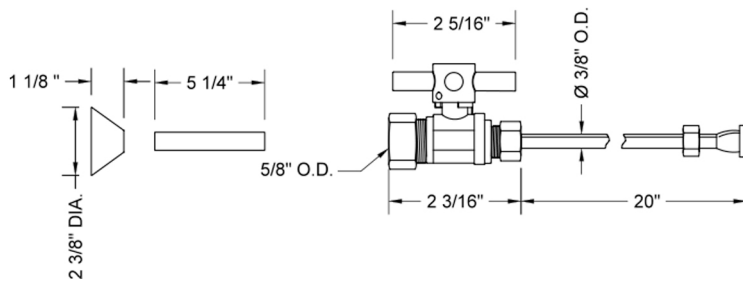

Quarter Turn Straight Pattern 5/8" O.D. Compression (Fits 1/2" Copper) x 3/8" O.D. Toilet Supply Kit Contempo Cross, 20" Supply Tube, Cover Tube, Escutcheon
Model #: 622-4-72CT-

FEATURES:

- All kit components are available separately

SPECIFICATION DRAWING:

COMPONENTS	
DESCRIPTION	QTY:
STRAIGHT VALVE - CONTEMPO CROSS HANDLE	1
20" X 3/8" O.D. SUPPLY TUBE	1
ESCUTCHEON	1
PLASTIC FILL VALVE COUPLING NUT	1
5 1/4" COVER TUBE	1

AVAILABLE HANDLES: