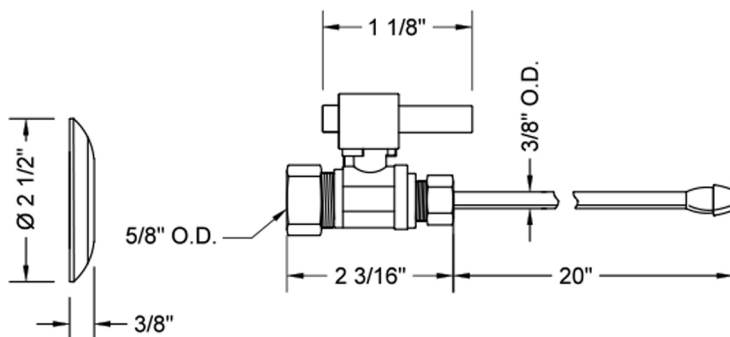

Quarter Turn Straight Pattern 5/8" O.D. Compression (Fits 1/2" Copper) x 3/8" O.D. Faucet Supply Kit Contempo Cross Handle, 20" Supply Tubes, Escutcheons
Model #: 622-6-62-

FEATURES:

- Complete Faucet Supply Kit
- Kit contains:
 - (2) Quarter Turn Straight Pattern 5/8" O.D. Compression (Fits 1/2" Copper) x 3/8" O.D. Supply Valve with Square Lever Handle P/N 622-6
 - (2) 20" Copper Supply Tubes P/N 662
 - (2) Escutcheons P/N 7463

SPECIFICATION DRAWING:

COMPONENTS	
DESCRIPTION	QTY:
STRAIGHT VALVE - SQUARE LEVER HANDLE	2
20" x 3/8" O.D. SUPPLY TUBE	2
ESCUTCHEON	2

AVAILABLE HANDLES: