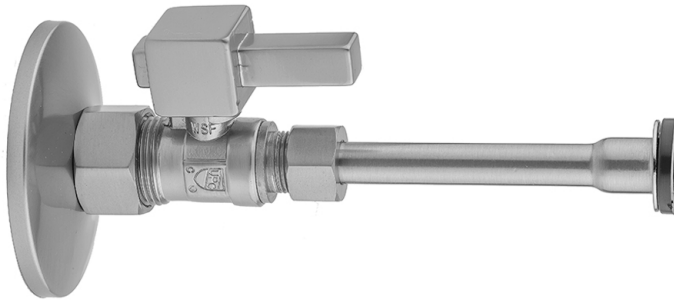

Quarter Turn Straight Pattern 5/8" O.D. Compression (Fits 1/2" Copper) x 3/8" O.D. Toilet Supply Kit with Square Lever Handle, 20" Supply Tube, Escutcheon
Model #: 622-6-72-

FEATURES:

- Complete Toilet Supply Kit
- Kit contains:
 - (1) Quarter Turn Straight Pattern 5/8" O.D. Compression (Fits 1/2" Copper) x 3/8" O.D. Supply Valve with Square Lever Handle P/N 622-6
 - (1) 20" Copper Supply Tube P/N 772
 - (1) Escutcheon P/N 7463

SPECIFICATION DRAWING:

| COMPONENTS | |
|--------------------------------------|------|
| DESCRIPTION | QTY: |
| STRAIGHT VALVE - SQUARE LEVER HANDLE | 1 |
| 20" X 3/8" O.D. SUPPLY TUBE | 1 |
| ESCUTCHEON | 1 |
| PLASTIC FILL VALVE COUPLING NUT | 1 |