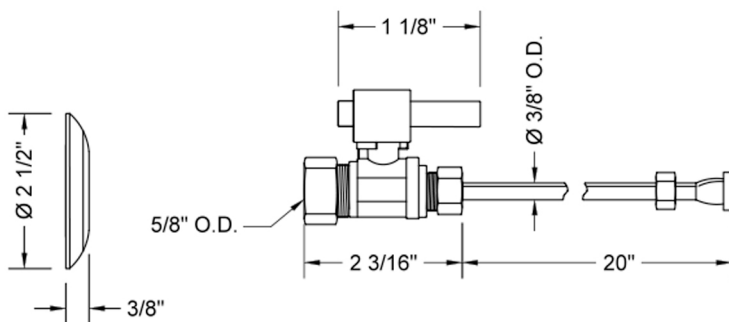

Quarter Turn Straight Pattern 5/8" O.D. Compression (Fits 1/2" Copper) x 3/8" O.D. Toilet Supply Kit with Square Lever Handle, 20" Supply Tube, Escutcheon
Model #: 622-6-72-

FEATURES:

- Complete Toilet Supply Kit
- Kit contains:
 - (1) Quarter Turn Straight Pattern 5/8" O.D. Compression (Fits 1/2" Copper) x 3/8" O.D. Supply Valve with Square Lever Handle P/N 622-6
 - (1) 20" Copper Supply Tube P/N 772
 - (1) Escutcheon P/N 7463

SPECIFICATION DRAWING:

| COMPONENTS | |
|--------------------------------------|------|
| DESCRIPTION | QTY: |
| STRAIGHT VALVE - SQUARE LEVER HANDLE | 1 |
| 20" X 3/8" O.D. SUPPLY TUBE | 1 |
| ESCUTCHEON | 1 |
| PLASTIC FILL VALVE COUPLING NUT | 1 |