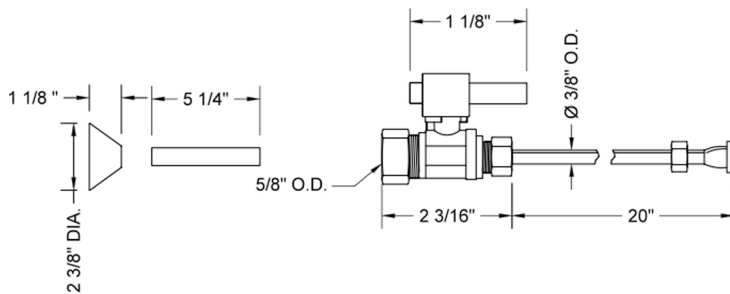

Quarter Turn Straight Pattern 5/8" O.D. Compression (Fits 1/2" Copper) x 3/8" O.D. Toilet Supply Kit with Square Lever, 20" Supply Tube, Cover Tube, Escutcheon  
**Model #: 622-6-72CT-**

**FEATURES:**

- All kit components are available separately

**SPECIFICATION DRAWING:**

COMPONENTS	
DESCRIPTION	QTY:
STRAIGHT VALVE - SQUARE LEVER HANDLE	1
20" X 3/8" O.D. SUPPLY TUBE	1
ESCUTCHEON	1
PLASTIC FILL VALVE COUPLING NUT	1
5 1/4" COVER TUBE	1

**AVAILABLE HANDLES:**