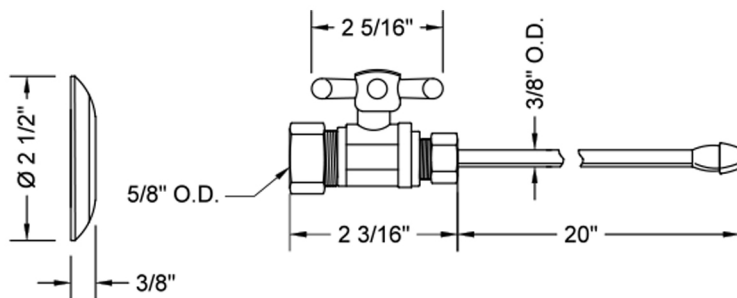

Quarter Turn Straight Pattern 5/8" O.D. Compression (Fits 1/2" Copper) x 3/8" O.D. Faucet Supply Kit with Standard Cross Handle, 20" Supply Tubes, Escutcheons
Model #: 622-62-

FEATURES:

- Complete Faucet Supply Kit
- Kit contains:
 - (2) Quarter Turn Straight Pattern 5/8" O.D. Compression (Fits 1/2" Copper) x 3/8" O.D. Supply Valve with Standard Cross Handle P/N 622
 - (2) 20" Copper Supply Tubes P/N 662
 - (2) Escutcheons P/N 7463

SPECIFICATION DRAWING:

COMPONENTS	
DESCRIPTION	QTY:
STRAIGHT VALVE - STANDARD CROSS HANDLE	2
20" x 3/8" O.D. SUPPLY TUBE	2
ESCUTCHEON	2

AVAILABLE HANDLES: