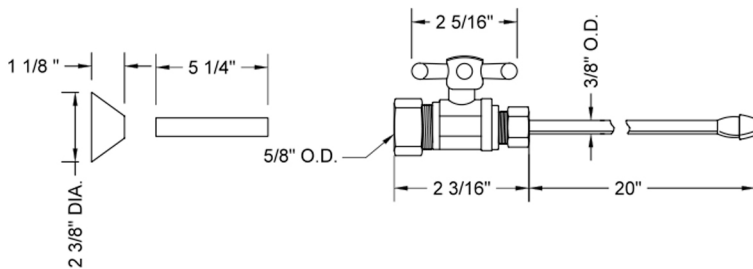

Quarter Turn Straight Pattern 5/8" O.D. Compression (Fits 1/2" Copper) x 3/8" O.D. Faucet Supply Kit Standard Cross Handle, 20" Supply Tubes, Cover Tubes, Escutcheons
Model #: 622-62CT-

FEATURES:

- All kit components are available separately

SPECIFICATION DRAWING:

COMPONENTS	
DESCRIPTION	QTY:
STRAIGHT VALVE - STANDARD CROSS HANDLE	2
3/8" O.D. SUPPLY TUBE	2
2 3/8" BELL ESCUTCHEON	2
5 1/4" COVER TUBE	2

AVAILABLE HANDLES: