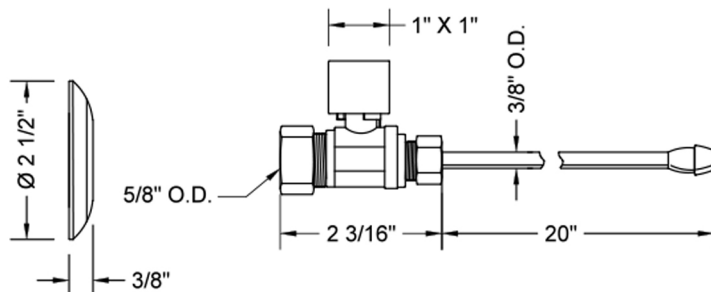

Quarter Turn Straight Pattern 5/8" O.D. Compression (Fits 1/2" Copper) x 3/8" O.D. Faucet Supply Kit with Square Handle, 20" Supply Tubes, Escutcheons
Model #: 622-7-62-

FEATURES:

- Complete Faucet Supply Kit
- Kit contains:
 - (2) Quarter Turn Straight Pattern 5/8" O.D. Compression (Fits 1/2" Copper) x 3/8" O.D. Supply Valve with Square Handle P/N 622-7
 - (2) 20" Copper Supply Tubes P/N 662
 - (2) Escutcheons P/N 7463

SPECIFICATION DRAWING:

COMPONENTS	
DESCRIPTION	QTY:
STRAIGHT VALVE - SQUARE HANDLE	2
20" x 3/8" O.D. SUPPLY TUBE	2
ESCUTCHEON	2

AVAILABLE HANDLES: