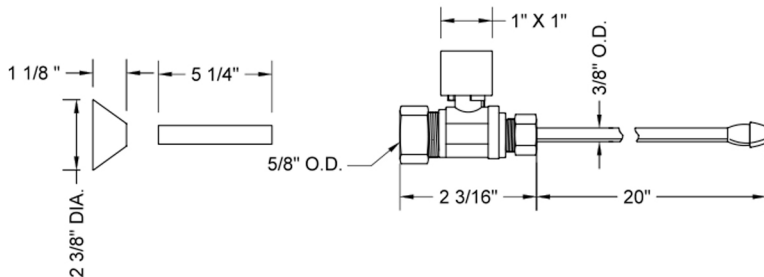

Quarter Turn Straight Pattern 5/8" O.D. Compression (Fits 1/2" Copper) x 3/8" O.D. Faucet Supply Kit Square Handle, 20" Supply Tubes, Cover Tubes, Escutcheons
Model #: 622-7-62CT-

FEATURES:

- All kit components are available separately

SPECIFICATION DRAWING:

COMPONENTS	
DESCRIPTION	QTY:
STRAIGHT VALVE - SQUARE HANDLE	2
3/8" O.D. SUPPLY TUBE	2
2 3/8" BELL ESCUTCHEON	2
5 1/4" COVER TUBE	2

AVAILABLE HANDLES: