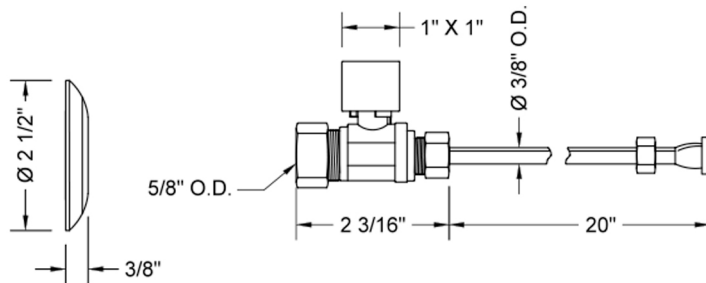

Quarter Turn Straight Pattern 5/8" O.D. Compression (Fits 1/2" Copper) x 3/8" O.D. Toilet Supply Kit with Square Handle, 20" Supply Tube, Escutcheon
Model #: 622-7-72-

FEATURES:

- Complete Toilet Supply Kit
- Kit contains:
 - (1) Quarter Turn Straight Pattern 5/8" O.D. Compression (Fits 1/2" Copper) x 3/8" O.D. Supply Valve with Square Handle P/N 622-7
 - (1) 20" Copper Supply Tube P/N 772
 - (1) Escutcheon P/N 7463

SPECIFICATION DRAWING:

COMPONENTS	
DESCRIPTION	QTY:
STRAIGHT VALVE - SQUARE HANDLE	1
20" X 3/8" O.D. SUPPLY TUBE	1
ESCUTCHEON	1
PLASTIC FILL VALVE COUPLING NUT	1

AVAILABLE HANDLES: