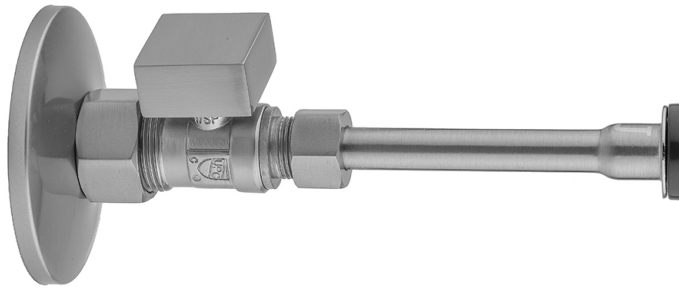

Quarter Turn Straight Pattern 5/8" O.D. Compression (Fits 1/2" Copper) x 3/8" O.D. Toilet Supply Kit with Square Handle, 20" Supply Tube, Escutcheon
Model #: 622-7-72-

FEATURES:

- Complete Toilet Supply Kit
- Kit contains:
 - (1) Quarter Turn Straight Pattern 5/8" O.D. Compression (Fits 1/2" Copper) x 3/8" O.D. Supply Valve with Square Handle P/N 622-7
 - (1) 20" Copper Supply Tube P/N 772
 - (1) Escutcheon P/N 7463

AVAILABLE FINISHES:

Polished Chrome (PCH)	Satin Chrome (SC)	Bronze Umber (BU)
Satin Nickel (SN)	Pewter (PEW)	Caramel Bronze (CB)
Polished Nickel (PN)	Antique Brass (AB)	Antique Copper (ACU)
Oil-Rubbed Bronze (ORB)	Polished Brass (PB)	Polished Copper (PCU)
Vintage Bronze (VB)	Satin Brass (SB)	Matte Black (MBK)
Satin Gold (SG)	Polished Gold (PG)	Black Nickel (BKN)
White (WH)	Unlacquered Brass (ULB)	Satin Cooper (SCU)
Almond (ALD)	Amber (AMB)	Azure Blue (AZB)
Coral (COR)	Mint Green (GRN)	Stone Grey (GRY)
Lilac (LAC)	Light Blue (LBL)	Limon (LIM)
Plum (PLM)	Pink (PNK)	Red (RED)
Graphite (GPH)	Aged Unlacquered Brass (AUB)	

SPECIFICATION DRAWING:

COMPONENTS	
DESCRIPTION	QTY:
STRAIGHT VALVE - SQUARE HANDLE	1
20" X 3/8" O.D. SUPPLY TUBE	1
ESCUTCHEON	1
PLASTIC FILL VALVE COUPLING NUT	1

AVAILABLE HANDLES: