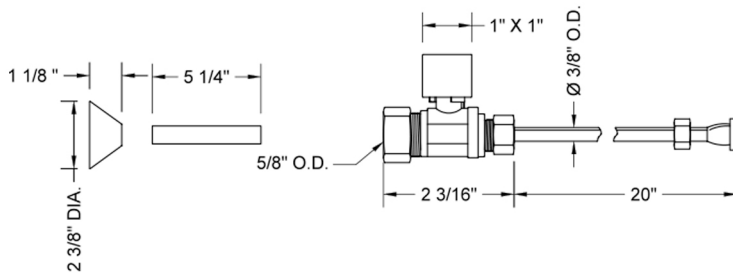

Quarter Turn Straight Pattern 5/8" O.D. Compression (Fits 1/2" Copper) x 3/8" O.D. Toilet Supply Kit Square Handle, 20" Supply Tube, Cover Tube, Escutcheon
Model #: 622-7-72CT-

FEATURES:

- All kit components are available separately

SPECIFICATION DRAWING:

COMPONENTS	
DESCRIPTION	QTY:
STRAIGHT VALVE - SQUARE HANDLE	1
20" X 3/8" O.D. SUPPLY TUBE	1
ESCUTCHEON	1
PLASTIC FILL VALVE COUPLING NUT	1
5 1/4" COVER TUBE	1

AVAILABLE HANDLES: