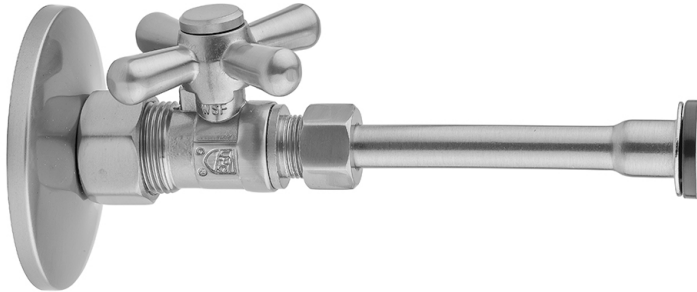

Quarter Turn Straight Pattern 5/8" O.D. Compression (Fits 1/2" Copper) x 3/8" O.D. Toilet Supply Kit with Oval Handle, 20" Supply Tube, Escutcheon
Model #: 622-72-

FEATURES:

- Complete Toilet Supply Kit
- Kit contains:
 - (1) Quarter Turn Straight Pattern 5/8" O.D. Compression (Fits 1/2" Copper) x 3/8" O.D. Supply Valve with Standard Cross Handle P/N 622
 - (1) 20" Copper Supply Tube P/N 772
 - (1) Escutcheon P/N 7463

AVAILABLE FINISHES:

Polished Chrome (PCH)	Satin Chrome (SC)	Bronze Umber (BU)
Satin Nickel (SN)	Pewter (PEW)	Caramel Bronze (CB)
Polished Nickel (PN)	Antique Brass (AB)	Antique Copper (ACU)
Oil-Rubbed Bronze (ORB)	Polished Brass (PB)	Polished Copper (PCU)
Vintage Bronze (VB)	Satin Brass (SB)	Matte Black (MBK)
Satin Gold (SG)	Polished Gold (PG)	Black Nickel (BKN)
White (WH)	Unlacquered Brass (ULB)	Satin Cooper (SCU)
Almond (ALD)	Amber (AMB)	Azure Blue (AZB)
Coral (COR)	Mint Green (GRN)	Stone Grey (GRY)
Lilac (LAC)	Light Blue (LBL)	Limon (LIM)
Plum (PLM)	Pink (PNK)	Red (RED)
Graphite (GPH)	Aged Unlacquered Brass (AUB)	

SPECIFICATION DRAWING:

COMPONENTS	
DESCRIPTION	QTY:
STRAIGHT VALVE - STANDARD CROSS HANDLE	1
20" X 3/8" O.D. SUPPLY TUBE	1
ESCUTCHEON	1
PLASTIC FILL VALVE COUPLING NUT	1

AVAILABLE HANDLES: