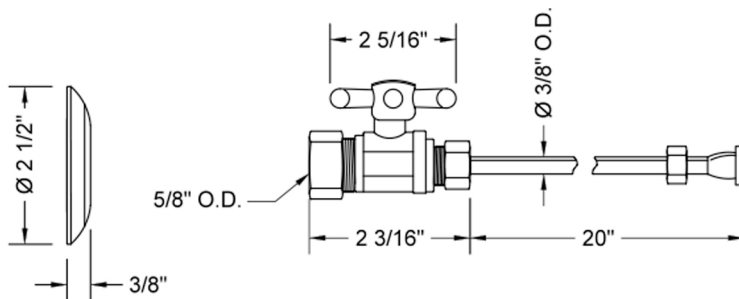

Quarter Turn Straight Pattern 5/8" O.D. Compression (Fits 1/2" Copper) x 3/8" O.D. Toilet Supply Kit with Oval Handle, 20" Supply Tube, Escutcheon
Model #: 622-72-

FEATURES:

- Complete Toilet Supply Kit
- Kit contains:
 - (1) Quarter Turn Straight Pattern 5/8" O.D. Compression (Fits 1/2" Copper) x 3/8" O.D. Supply Valve with Standard Cross Handle P/N 622
 - (1) 20" Copper Supply Tube P/N 772
 - (1) Escutcheon P/N 7463

SPECIFICATION DRAWING:

COMPONENTS	
DESCRIPTION	QTY:
STRAIGHT VALVE - STANDARD CROSS HANDLE	1
20" X 3/8" O.D. SUPPLY TUBE	1
ESCUTCHEON	1
PLASTIC FILL VALVE COUPLING NUT	1

AVAILABLE HANDLES: