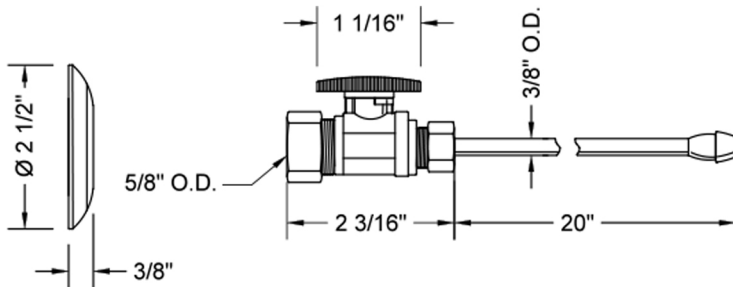

Quarter Turn Straight Pattern 5/8" O.D. Compression (Fits 1/2" Copper) x 3/8" O.D. Faucet Supply Kit with Oval Handle, 20" Supply Tubes, Escutcheons  
**Model #: 622-8-62-**

**FEATURES:**

- Complete Faucet Supply Kit
- Kit contains:
  - (2) Quarter Turn Straight Pattern 5/8" O.D. Compression (Fits 1/2" Copper) x 3/8" O.D. Supply Valve with Oval Handle P/N 622-8
  - (2) 20" Copper Supply Tubes P/N 662
  - (2) Escutcheons P/N 7463

**SPECIFICATION DRAWING:**

| COMPONENTS                   |      |
|------------------------------|------|
| DESCRIPTION                  | QTY: |
| STRAIGHT VALVE - OVAL HANDLE | 2    |
| 20" x 3/8" O.D. SUPPLY TUBE  | 2    |
| ESCUTCHEON                   | 2    |