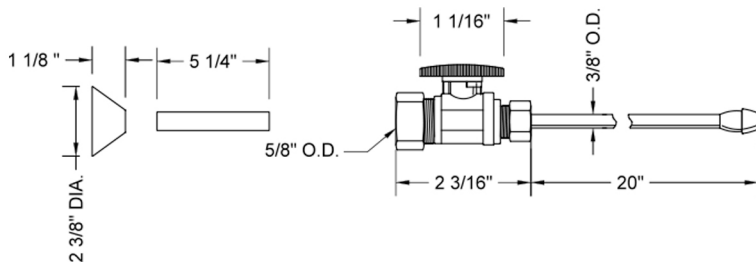

Quarter Turn Straight Pattern 5/8" O.D. Compression (Fits 1/2" Copper) x 3/8" O.D. Faucet Supply Kit Oval Handle, 20" Supply Tubes Cover Tubes, Escutcheons

Model #: 622-8-62CT-

FEATURES:

- All kit components are available separately

SPECIFICATION DRAWING:

COMPONENTS	
DESCRIPTION	QTY:
STRAIGHT VALVE - OVAL HANDLE	2
3/8" O.D. SUPPLY TUBE	2
2 3/8" BELL ESCUTCHEON	2
5 1/4" COVER TUBE	2

AVAILABLE HANDLES: