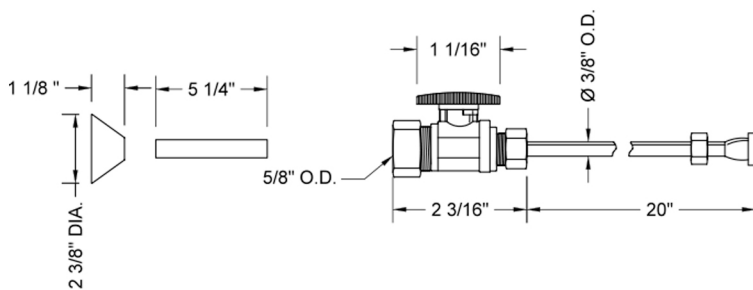

Quarter Turn Straight Pattern 5/8" O.D. Compression (Fits 1/2" Copper) X 3/8" O.D. Toilet Supply Kit with Oval Handle, 20" Supply Tube, Cover Tube, Escutcheon
Model #: 622-8-72CT-

FEATURES:

- All kit components are available separately

SPECIFICATION DRAWING:

COMPONENTS	
DESCRIPTION	QTY:
STRAIGHT VALVE - OVAL HANDLE	1
20" X 3/8" O.D. SUPPLY TUBE	1
ESCUTCHEON	1
PLASTIC FILL VALVE COUPLING NUT	1
5 1/4" COVER TUBE	1

AVAILABLE HANDLES: