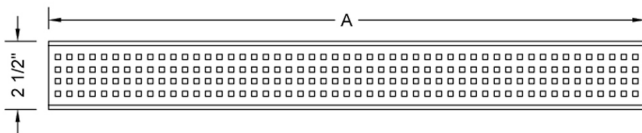

32" Channel Drain Square Dotted Grate Model #: 6222-32-

FEATURES:

- 304 stainless steel construction
- Nominal Size: 32"
- Key included to remove grate for easy cleaning
- Adjustable feet for perfect installation
- JACLO channel drain body sold separately
- Standard finishes: BSS & PSS. Additional finishes available: MBK, WH, & JACLO=COLOR. Call for pricing and availability

AVAILABLE FINISHES:

Polished Stainless (PSS) Brushed Stainless (BSS)

SPECIFICATION DRAWING:

JACLO SQUARE GRATE ONLY		
PART. #	DESCRIPTION	A
6222-24-XXX	24" SQUARE GRATE	22 1/4"
6222-32-XXX	32" SQUARE GRATE	30 1/8"
6222-36-XXX	36" SQUARE GRATE	34 1/8"
6222-42-XXX	42" SQUARE GRATE	42"
6222-48-XXX	48" SQUARE GRATE	46"
6222-60-XXX	60" SQUARE GRATE	57 3/4"