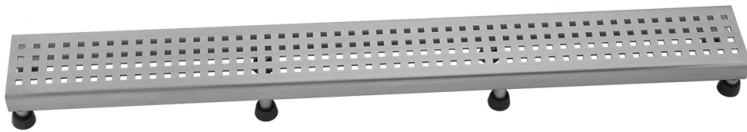

32" Channel Drain Square Dotted Grate Model #: 6222-32-

FEATURES:

- 304 stainless steel construction
- Nominal Size: 32"
- Key included to remove grate for easy cleaning
- Adjustable feet for perfect installation
- JACLO channel drain body sold separately
- Standard finishes: BSS & PSS. Additional finishes available: MBK, WH, & JACLO=COLOR. Call for pricing and availability

AVAILABLE FINISHES:

Polished Stainless (PSS) Brushed Stainless (BSS)

SPECIFICATION DRAWING:

JACLO SQUARE GRATE ONLY		
PART. #	DESCRIPTION	A
6222-24-XXX	24" SQUARE GRATE	22 1/4"
6222-32-XXX	32" SQUARE GRATE	30 1/8"
6222-36-XXX	36" SQUARE GRATE	34 1/8"
6222-42-XXX	42" SQUARE GRATE	42"
6222-48-XXX	48" SQUARE GRATE	46"
6222-60-XXX	60" SQUARE GRATE	57 3/4"