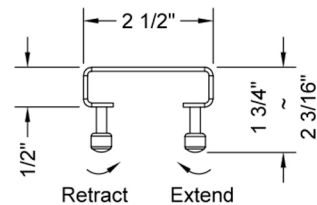

32" Channel Drain Square Dotted Grate Model #: 6222-32-

FEATURES:

- 304 stainless steel construction
- Nominal Size: 32"
- Key included to remove grate for easy cleaning
- Adjustable feet for perfect installation
- JACLO channel drain body sold separately
- Standard finishes: BSS & PSS. Additional finishes available: MBK, WH, & JACLO=COLOR. Call for pricing and availability

AVAILABLE FINISHES:

Polished Stainless (PSS) Brushed Stainless (BSS)

SPECIFICATION DRAWING:

JACLO SQUARE GRATE ONLY		
PART. #	DESCRIPTION	A
6222-24-XXX	24" SQUARE GRATE	22 1/4"
6222-32-XXX	32" SQUARE GRATE	30 1/8"
6222-36-XXX	36" SQUARE GRATE	34 1/8"
6222-42-XXX	42" SQUARE GRATE	42"
6222-48-XXX	48" SQUARE GRATE	46"
6222-60-XXX	60" SQUARE GRATE	57 3/4"