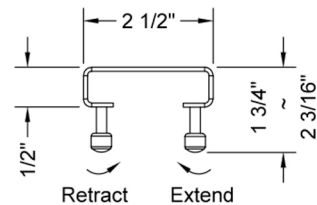

36" Channel Drain Square Dotted Grate

Model #: 6222-36-

FEATURES:

- 304 stainless steel construction
- Nominal Size: 36"
- Key included to remove grate for easy cleaning
- Adjustable feet for perfect installation
- JACLO channel drain body sold separately
- Standard finishes: BSS & PSS. Additional finishes available: MBK, WH, & JACLO=COLOR. Call for pricing and availability

AVAILABLE FINISHES:

Polished Stainless (PSS) Brushed Stainless (BSS)

SPECIFICATION DRAWING:

JACLO SQUARE GRATE ONLY		
PART. #	DESCRIPTION	A
6222-24-XXX	24" SQUARE GRATE	22 1/4"
6222-32-XXX	32" SQUARE GRATE	30 1/8"
6222-36-XXX	36" SQUARE GRATE	34 1/8"
6222-42-XXX	42" SQUARE GRATE	42"
6222-48-XXX	48" SQUARE GRATE	46"
6222-60-XXX	60" SQUARE GRATE	57 3/4"