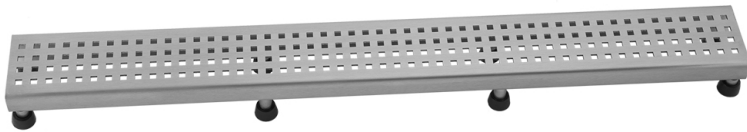

36" Channel Drain Square Dotted Grate

Model #: 6222-36-

FEATURES:

- 304 stainless steel construction
- Nominal Size: 36"
- Key included to remove grate for easy cleaning
- Adjustable feet for perfect installation
- JACLO channel drain body sold separately
- Standard finishes: BSS & PSS. Additional finishes available: MBK, WH, & JACLO=COLOR. Call for pricing and availability

AVAILABLE FINISHES:

Polished Stainless (PSS) Brushed Stainless (BSS)

SPECIFICATION DRAWING:

JACLO SQUARE GRATE ONLY		
PART. #	DESCRIPTION	A
6222-24-XXX	24" SQUARE GRATE	22 1/4"
6222-32-XXX	32" SQUARE GRATE	30 1/8"
6222-36-XXX	36" SQUARE GRATE	34 1/8"
6222-42-XXX	42" SQUARE GRATE	42"
6222-48-XXX	48" SQUARE GRATE	46"
6222-60-XXX	60" SQUARE GRATE	57 3/4"