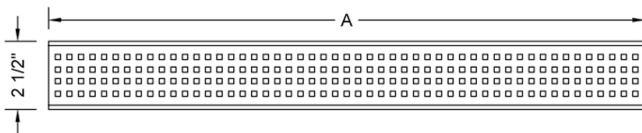

36" Channel Drain Square Dotted Grate

Model #: 6222-36-

FEATURES:

- 304 stainless steel construction
- Nominal Size: 36"
- Key included to remove grate for easy cleaning
- Adjustable feet for perfect installation
- JACLO channel drain body sold separately
- Standard finishes: BSS & PSS. Additional finishes available: MBK, WH, & JACLO=COLOR. Call for pricing and availability

AVAILABLE FINISHES:

Polished Stainless (PSS) Brushed Stainless (BSS)

SPECIFICATION DRAWING:

JACLO SQUARE GRATE ONLY		
PART. #	DESCRIPTION	A
6222-24-XXX	24" SQUARE GRATE	22 1/4"
6222-32-XXX	32" SQUARE GRATE	30 1/8"
6222-36-XXX	36" SQUARE GRATE	34 1/8"
6222-42-XXX	42" SQUARE GRATE	42"
6222-48-XXX	48" SQUARE GRATE	46"
6222-60-XXX	60" SQUARE GRATE	57 3/4"