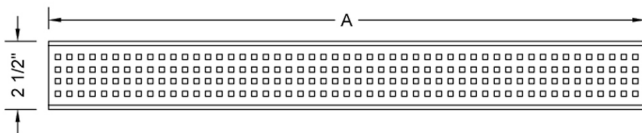

42" Channel Drain Square Dotted Grate Model #: 6222-42-

FEATURES:

- 304 stainless steel construction
- Nominal Size: 42"
- Key included to remove grate for easy cleaning
- Adjustable feet for perfect installation
- JACLO channel drain body sold separately
- Standard finishes: BSS & PSS. Additional finishes available: MBK, WH, & JACLO=COLOR. Call for pricing and availability

AVAILABLE FINISHES:

Polished Stainless (PSS) Brushed Stainless (BSS)

SPECIFICATION DRAWING:

JACLO SQUARE GRATE ONLY		
PART. #	DESCRIPTION	A
6222-24-XXX	24" SQUARE GRATE	22 1/4"
6222-32-XXX	32" SQUARE GRATE	30 1/8"
6222-36-XXX	36" SQUARE GRATE	34 1/8"
6222-42-XXX	42" SQUARE GRATE	42"
6222-48-XXX	48" SQUARE GRATE	46"
6222-60-XXX	60" SQUARE GRATE	57 3/4"