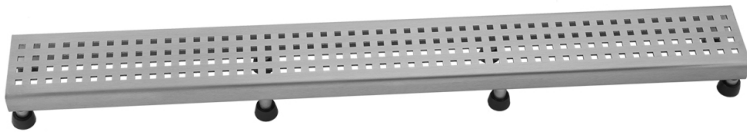

42" Channel Drain Square Dotted Grate Model #: 6222-42-

FEATURES:

- 304 stainless steel construction
- Nominal Size: 42"
- Key included to remove grate for easy cleaning
- Adjustable feet for perfect installation
- JACLO channel drain body sold separately
- Standard finishes: BSS & PSS. Additional finishes available: MBK, WH, & JACLO=COLOR. Call for pricing and availability

AVAILABLE FINISHES:

Polished Stainless (PSS) Brushed Stainless (BSS)

SPECIFICATION DRAWING:

JACLO SQUARE GRATE ONLY		
PART. #	DESCRIPTION	A
6222-24-XXX	24" SQUARE GRATE	22 1/4"
6222-32-XXX	32" SQUARE GRATE	30 1/8"
6222-36-XXX	36" SQUARE GRATE	34 1/8"
6222-42-XXX	42" SQUARE GRATE	42"
6222-48-XXX	48" SQUARE GRATE	46"
6222-60-XXX	60" SQUARE GRATE	57 3/4"