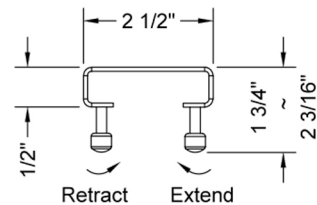

42" Channel Drain Square Dotted Grate Model #: 6222-42-

FEATURES:

- 304 stainless steel construction
- Nominal Size: 42"
- Key included to remove grate for easy cleaning
- Adjustable feet for perfect installation
- JACLO channel drain body sold separately
- Standard finishes: BSS & PSS. Additional finishes available: MBK, WH, & JACLO=COLOR. Call for pricing and availability

AVAILABLE FINISHES:

Polished Stainless (PSS) Brushed Stainless (BSS)

SPECIFICATION DRAWING:

JACLO SQUARE GRATE ONLY		
PART. #	DESCRIPTION	A
6222-24-XXX	24" SQUARE GRATE	22 1/4"
6222-32-XXX	32" SQUARE GRATE	30 1/8"
6222-36-XXX	36" SQUARE GRATE	34 1/8"
6222-42-XXX	42" SQUARE GRATE	42"
6222-48-XXX	48" SQUARE GRATE	46"
6222-60-XXX	60" SQUARE GRATE	57 3/4"