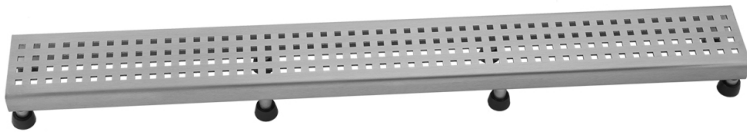

## 48" Channel Drain Square Dotted Grate Model #: 6222-48-

### FEATURES:

- 304 stainless steel construction
- Nominal Size: 48"
- Key included to remove grate for easy cleaning
- Adjustable feet for perfect installation
- JACLO channel drain body sold separately
- Standard finishes: BSS & PSS. Additional finishes available: MBK, WH, & JACLO=COLOR. Call for pricing and availability

### SPECIFICATION DRAWING:

JACLO SQUARE GRATE ONLY		
PART. #	DESCRIPTION	A
6222-24-XXX	24" SQUARE GRATE	22 1/4"
6222-32-XXX	32" SQUARE GRATE	30 1/8"
6222-36-XXX	36" SQUARE GRATE	34 1/8"
6222-42-XXX	42" SQUARE GRATE	42"
6222-48-XXX	48" SQUARE GRATE	46"
6222-60-XXX	60" SQUARE GRATE	57 3/4"