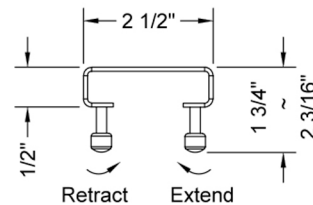

### FEATURES:

- 304 stainless steel construction
- Nominal Size: 48"
- Key included to remove grate for easy cleaning
- Adjustable feet for perfect installation
- JACLO channel drain body sold separately
- Standard finishes: BSS & PSS. Additional finishes available: MBK, WH, & JACLO=COLOR. Call for pricing and availability

### SPECIFICATION DRAWING:

JACLO SQUARE GRATE ONLY		
PART. #	DESCRIPTION	A
6222-24-XXX	24" SQUARE GRATE	22 1/4"
6222-32-XXX	32" SQUARE GRATE	30 1/8"
6222-36-XXX	36" SQUARE GRATE	34 1/8"
6222-42-XXX	42" SQUARE GRATE	42"
6222-48-XXX	48" SQUARE GRATE	46"
6222-60-XXX	60" SQUARE GRATE	57 3/4"