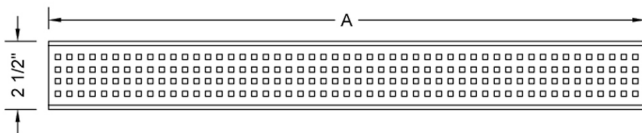

## 48" Channel Drain Square Dotted Grate Model #: 6222-48-

### FEATURES:

- 304 stainless steel construction
- Nominal Size: 48"
- Key included to remove grate for easy cleaning
- Adjustable feet for perfect installation
- JACLO channel drain body sold separately
- Standard finishes: BSS & PSS. Additional finishes available: MBK, WH, & JACLO=COLOR. Call for pricing and availability

### SPECIFICATION DRAWING:

JACLO SQUARE GRATE ONLY		
PART. #	DESCRIPTION	A
6222-24-XXX	24" SQUARE GRATE	22 1/4"
6222-32-XXX	32" SQUARE GRATE	30 1/8"
6222-36-XXX	36" SQUARE GRATE	34 1/8"
6222-42-XXX	42" SQUARE GRATE	42"
6222-48-XXX	48" SQUARE GRATE	46"
6222-60-XXX	60" SQUARE GRATE	57 3/4"