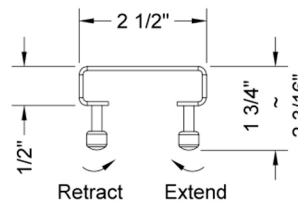

60" Channel Drain Square Dotted Grate Model #: 6222-60-

FEATURES:

- 304 stainless steel construction
- Nominal Size: 60"
- Key included to remove grate for easy cleaning
- Adjustable feet for perfect installation
- JACLO channel drain body sold separately
- Standard finishes: BSS & PSS. Additional finishes available: MBK, WH, & JACLO-COLOR. Call for pricing and availability

AVAILABLE FINISHES:

Polished Stainless (PSS) Brushed Stainless (BSS)

SPECIFICATION DRAWING:

SIDE VIEW

JACLO SQUARE GRATE ONLY		
PART. #	DESCRIPTION	A
6222-24-BSS	24" SQUARE GRATE	22 3/16"
6222-32-BSS	32" SQUARE GRATE	30 1/8"
6222-36-BSS	36" SQUARE GRATE	34 1/16"
6222-42-BSS	42" SQUARE GRATE	42"
6222-48-BSS	48" SQUARE GRATE	45 7/8"
6222-60-BSS	60" SQUARE GRATE	57 11/16"