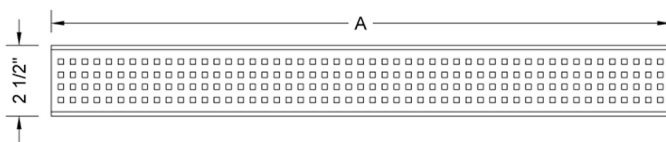

60" Channel Drain Square Dotted Grate Model #: 6222-60-

FEATURES:

- 304 stainless steel construction
- Nominal Size: 60"
- Key included to remove grate for easy cleaning
- Adjustable feet for perfect installation
- JACLO channel drain body sold separately
- Standard finishes: BSS & PSS. Additional finishes available: MBK, WH, & JACLO-COLOR. Call for pricing and availability

AVAILABLE FINISHES:

Polished Stainless (PSS) Brushed Stainless (BSS)

SPECIFICATION DRAWING:

SIDE VIEW

JACLO SQUARE GRATE ONLY		
PART. #	DESCRIPTION	A
6222-24-BSS	24" SQUARE GRATE	22 3/16"
6222-32-BSS	32" SQUARE GRATE	30 1/8"
6222-36-BSS	36" SQUARE GRATE	34 1/16"
6222-42-BSS	42" SQUARE GRATE	42"
6222-48-BSS	48" SQUARE GRATE	45 7/8"
6222-60-BSS	60" SQUARE GRATE	57 11/16"