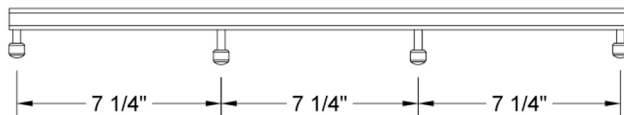

60" Channel Drain Square Dotted Grate Model #: 6222-60-

FEATURES:

- 304 stainless steel construction
- Nominal Size: 60"
- Key included to remove grate for easy cleaning
- Adjustable feet for perfect installation
- JACLO channel drain body sold separately
- Standard finishes: BSS & PSS. Additional finishes available: MBK, WH, & JACLO-COLOR. Call for pricing and availability

AVAILABLE FINISHES:

Polished Stainless (PSS) Brushed Stainless (BSS)

SPECIFICATION DRAWING:

SIDE VIEW

JACLO SQUARE GRATE ONLY		
PART. #	DESCRIPTION	A
6222-24-BSS	24" SQUARE GRATE	22 3/16"
6222-32-BSS	32" SQUARE GRATE	30 1/8"
6222-36-BSS	36" SQUARE GRATE	34 1/16"
6222-42-BSS	42" SQUARE GRATE	42"
6222-48-BSS	48" SQUARE GRATE	45 7/8"
6222-60-BSS	60" SQUARE GRATE	57 11/16"