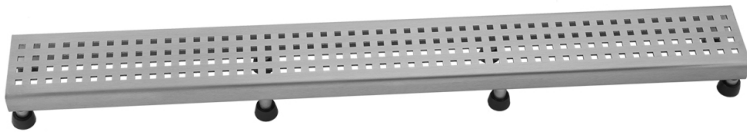

60" Channel Drain Square Dotted Grate Model #: 6222-60-

FEATURES:

- 304 stainless steel construction
- Nominal Size: 60"
- Key included to remove grate for easy cleaning
- Adjustable feet for perfect installation
- JACLO channel drain body sold separately
- Standard finishes: BSS & PSS. Additional finishes available: MBK, WH, & JACLO-COLOR. Call for pricing and availability

AVAILABLE FINISHES:

Polished Stainless (PSS) Brushed Stainless (BSS)

SPECIFICATION DRAWING:

SIDE VIEW

JACLO SQUARE GRATE ONLY		
PART. #	DESCRIPTION	A
6222-24-BSS	24" SQUARE GRATE	22 3/16"
6222-32-BSS	32" SQUARE GRATE	30 1/8"
6222-36-BSS	36" SQUARE GRATE	34 1/16"
6222-42-BSS	42" SQUARE GRATE	42"
6222-48-BSS	48" SQUARE GRATE	45 7/8"
6222-60-BSS	60" SQUARE GRATE	57 11/16"