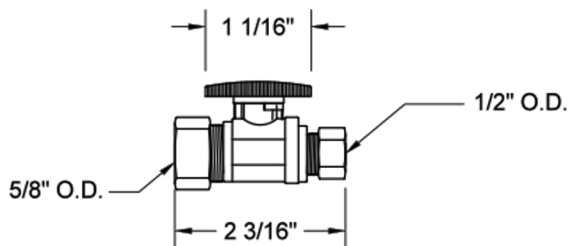

AVAILABLE HANDLES:

COMPLIANCES:

Complies with: ASME A112.18.1-2012/CSA B125.1-12