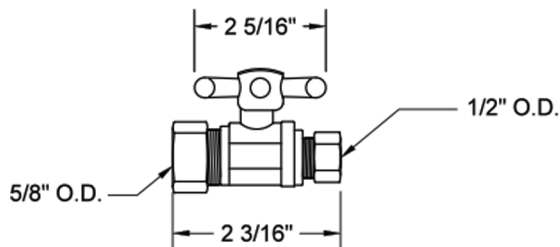

AVAILABLE HANDLES:

COMPLIANCES:

Complies with: ASME A112.18.1-2012/CSA B125.1-12