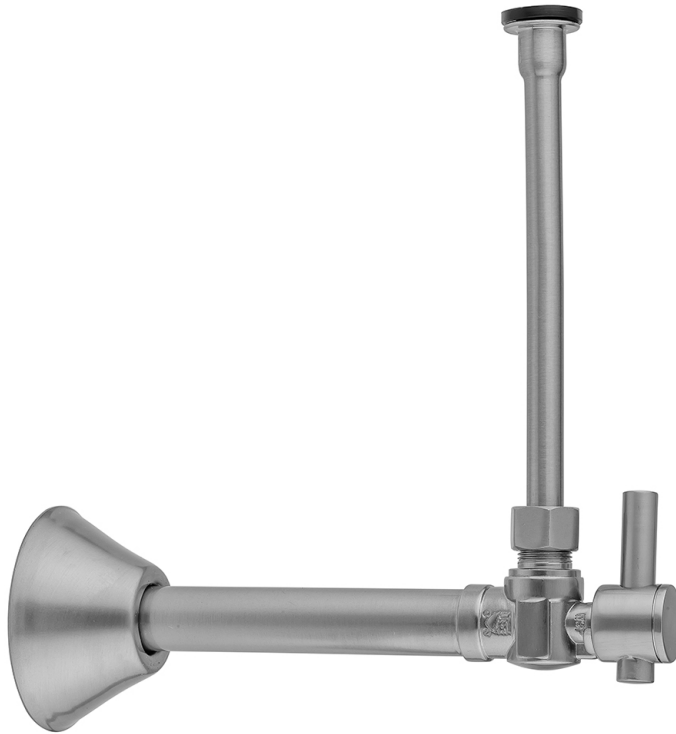

Quarter Turn Angle Pattern 1/2" Copper (Sweat Fit) x 3/8" O.D. Toilet Supply Kit with Contempo Lever Handle, 20" Supply Tube, Escutcheon
Model #: 629-2-72-

FEATURES:

- All kit components are available separately
- Not available in ULB

AVAILABLE FINISHES:

- | | | |
|------------------------------|---------------------|-----------------------|
| Polished Chrome (PCH) | Satin Chrome (SC) | Bronze Umber (BU) |
| Satin Nickel (SN) | Pewter (PEW) | Caramel Bronze (CB) |
| Polished Nickel (PN) | Antique Brass (AB) | Antique Copper (ACU) |
| Oil-Rubbed Bronze (ORB) | Polished Brass (PB) | Polished Copper (PCU) |
| Vintage Bronze (VB) | Satin Brass (SB) | Matte Black (MBK) |
| Satin Gold (SG) | Polished Gold (PG) | Black Nickel (BKN) |
| White (WH) | Satin Cooper (SCU) | Almond (ALD) |
| Amber (AMB) | Azure Blue (AZB) | Coral (COR) |
| Mint Green (GRN) | Stone Grey (GRY) | Lilac (LAC) |
| Light Blue (LBL) | Limon (LIM) | Plum (PLM) |
| Pink (PNK) | Red (RED) | Graphite (GPH) |
| Aged Unlacquered Brass (AUB) | | |

SPECIFICATION DRAWING:

COMPONENTS	
DESCRIPTION	QTY:
ANGLE VALVE - CONTEMPO LEVER HANDLE	1
20" X 3/8" O.D. SUPPLY TUBE	1
ESCUTCHEON	1
PLASTIC FILL VALVE COUPLING NUT	1

AVAILABLE HANDLES: