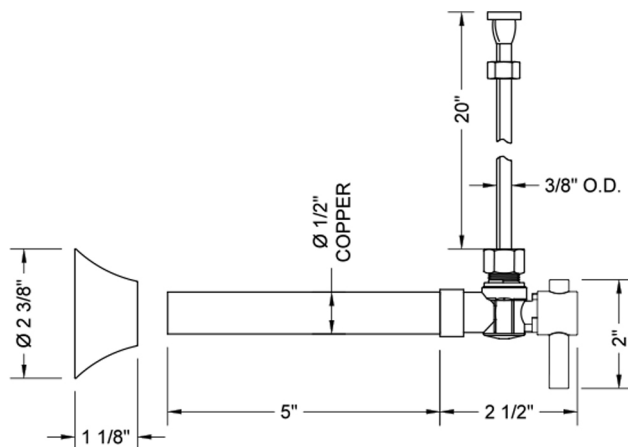

Quarter Turn Angle Pattern 1/2" Copper (Sweat Fit) x 3/8" O.D. Toilet Supply Kit with Contempo Lever Handle, 20" Supply Tube, Escutcheon
Model #: 629-2-72-

FEATURES:

- All kit components are available separately
- Not available in ULB

SPECIFICATION DRAWING:

COMPONENTS	
DESCRIPTION	QTY:
ANGLE VALVE - CONTEMPO LEVER HANDLE	1
20" X 3/8" O.D. SUPPLY TUBE	1
ESCUTCHEON	1
PLASTIC FILL VALVE COUPLING NUT	1

AVAILABLE HANDLES: