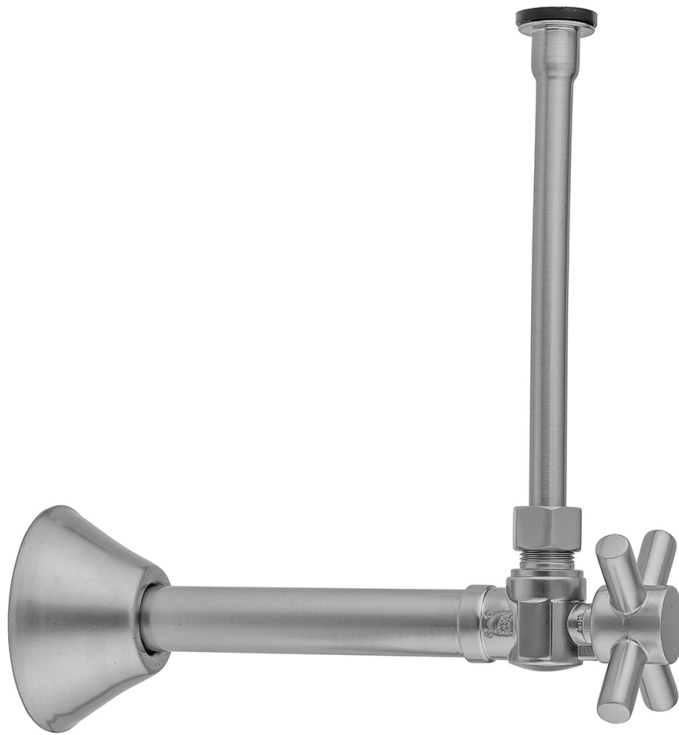

# Quarter Turn Angle Pattern 1/2" Copper (Sweat Fit) x 3/8" O.D. Toilet Supply Kit with Contempo Cross Handle, 20" Supply Tube, Escutcheon

Model #: 629-4-72-

### FEATURES:

- All kit components are available separately
- Not available in ULB

### AVAILABLE FINISHES:

Polished Chrome (PCH)	Satin Chrome (SC)	Bronze Umber (BU)
Satin Nickel (SN)	Pewter (PEW)	Caramel Bronze (CB)
Polished Nickel (PN)	Antique Brass (AB)	Antique Copper (ACU)
Oil-Rubbed Bronze (ORB)	Polished Brass (PB)	Polished Copper (PCU)
Vintage Bronze (VB)	Satin Brass (SB)	Matte Black (MBK)
Satin Gold (SG)	Polished Gold (PG)	Black Nickel (BKN)
White (WH)	Satin Cooper (SCU)	Almond (ALD)
Amber (AMB)	Azure Blue (AZB)	Coral (COR)
Mint Green (GRN)	Stone Grey (GRY)	Lilac (LAC)
Light Blue (LBL)	Limon (LIM)	Plum (PLM)
Pink (PNK)	Red (RED)	Graphite (GPH)
Aged Unlacquered Brass (AUB)		

### SPECIFICATION DRAWING:

COMPONENTS	
DESCRIPTION	QTY:
ANGLE VALVE - CONTEMPO CROSS HANDLE	1
20" X 3/8" O.D. SUPPLY TUBE	1
ESCUTCHEON	1
PLASTIC FILL VALVE COUPLING NUT	1