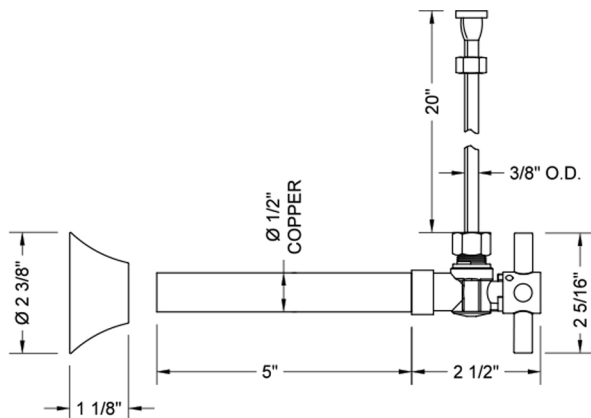

# Quarter Turn Angle Pattern 1/2" Copper (Sweat Fit) x 3/8" O.D. Toilet Supply Kit with Contempo Cross Handle, 20" Supply Tube, Escutcheon

Model #: 629-4-72-

### SPECIFICATION DRAWING:

COMPONENTS	
DESCRIPTION	QTY:
ANGLE VALVE - CONTEMPO CROSS HANDLE	1
20" X 3/8" O.D. SUPPLY TUBE	1
ESCUTCHEON	1
PLASTIC FILL VALVE COUPLING NUT	1