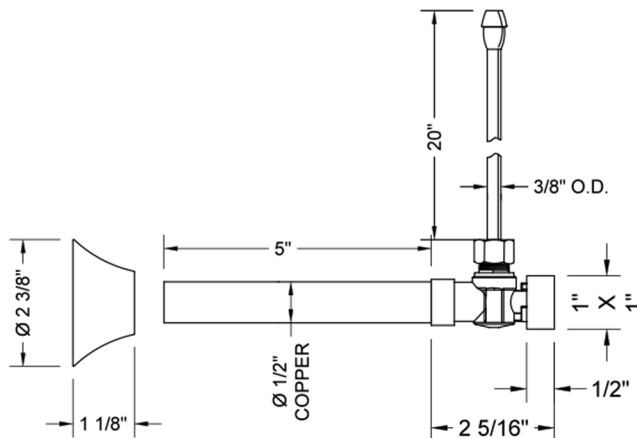

Quarter Turn Angle Pattern 1/2" Copper (Sweat Fit) x 3/8" O.D. Faucet Supply Kit with Square Handle, 20" Supply Tubes, Escutcheons

Model #: 629-7-62-

FEATURES:

- All kit components are available separately
- Not available in ULB

SPECIFICATION DRAWING:

COMPONENTS	
DESCRIPTION	QTY:
ANGLE VALVE - SQUARE HANDLE	2
3/8" O.D. SUPPLY TUBE	2
ESCUTCHEON	2

AVAILABLE HANDLES: