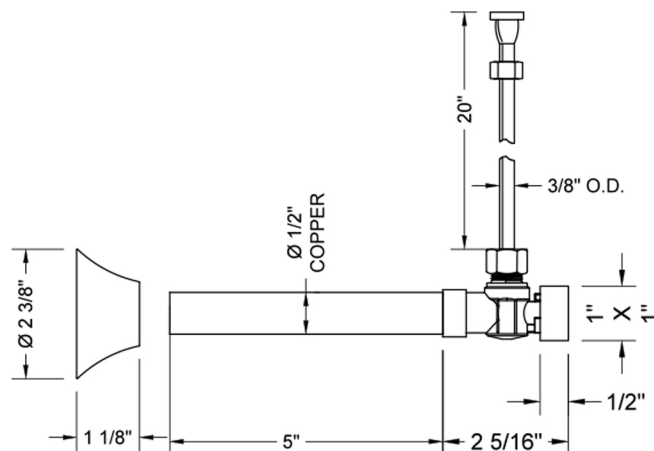

# Quarter Turn Angle Pattern 1/2" Copper (Sweat Fit) x 3/8" O.D. Toilet Supply Kit with Square Handle, 20" Supply Tube, Escutcheon

Model #: 629-7-72-

**FEATURES:**

- All kit components are available separately
- Not available in ULB

**SPECIFICATION DRAWING:**

COMPONENTS	
DESCRIPTION	QTY:
ANGLE VALVE - SQUARE HANDLE	1
20" X 3/8" O.D. SUPPLY TUBE	1
ESCUTCHEON	1
PLASTIC FILL VALVE COUPLING NUT	1

**AVAILABLE HANDLES:**