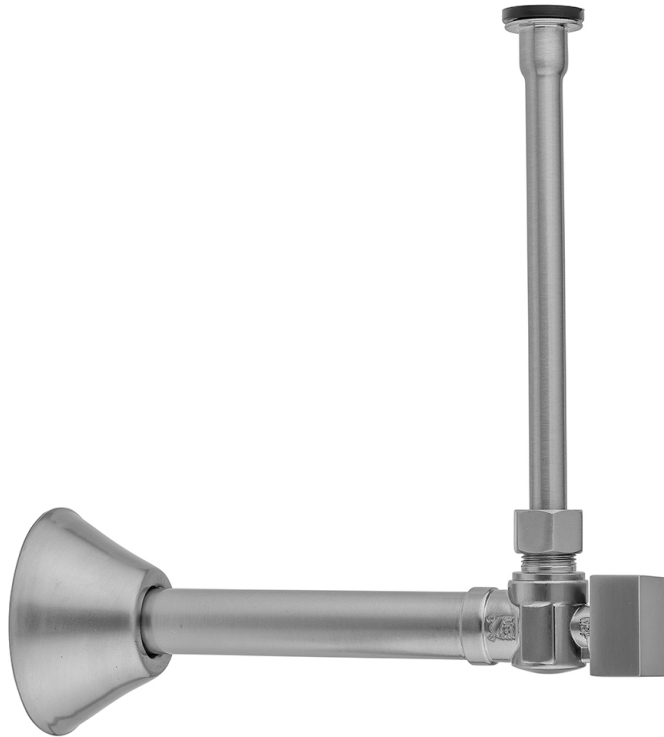

# Quarter Turn Angle Pattern 1/2" Copper (Sweat Fit) x 3/8" O.D. Toilet Supply Kit with Square Handle, 20" Supply Tube, Escutcheon

Model #: 629-7-72-

**FEATURES:**

- All kit components are available separately
- Not available in ULB

**AVAILABLE FINISHES:**

- |                              |                     |                       |
|------------------------------|---------------------|-----------------------|
| Polished Chrome (PCH)        | Satin Chrome (SC)   | Bronze Umber (BU)     |
| Satin Nickel (SN)            | Pewter (PEW)        | Caramel Bronze (CB)   |
| Polished Nickel (PN)         | Antique Brass (AB)  | Antique Copper (ACU)  |
| Oil-Rubbed Bronze (ORB)      | Polished Brass (PB) | Polished Copper (PCU) |
| Vintage Bronze (VB)          | Satin Brass (SB)    | Matte Black (MBK)     |
| Satin Gold (SG)              | Polished Gold (PG)  | Black Nickel (BKN)    |
| White (WH)                   | Satin Cooper (SCU)  | Almond (ALD)          |
| Amber (AMB)                  | Azure Blue (AZB)    | Coral (COR)           |
| Mint Green (GRN)             | Stone Grey (GRY)    | Lilac (LAC)           |
| Light Blue (LBL)             | Limon (LIM)         | Plum (PLM)            |
| Pink (PNK)                   | Red (RED)           | Graphite (GPH)        |
| Aged Unlacquered Brass (AUB) |                     |                       |

**SPECIFICATION DRAWING:**

COMPONENTS	
DESCRIPTION	QTY:
ANGLE VALVE - SQUARE HANDLE	1
20" X 3/8" O.D. SUPPLY TUBE	1
ESCUTCHEON	1
PLASTIC FILL VALVE COUPLING NUT	1

**AVAILABLE HANDLES:**