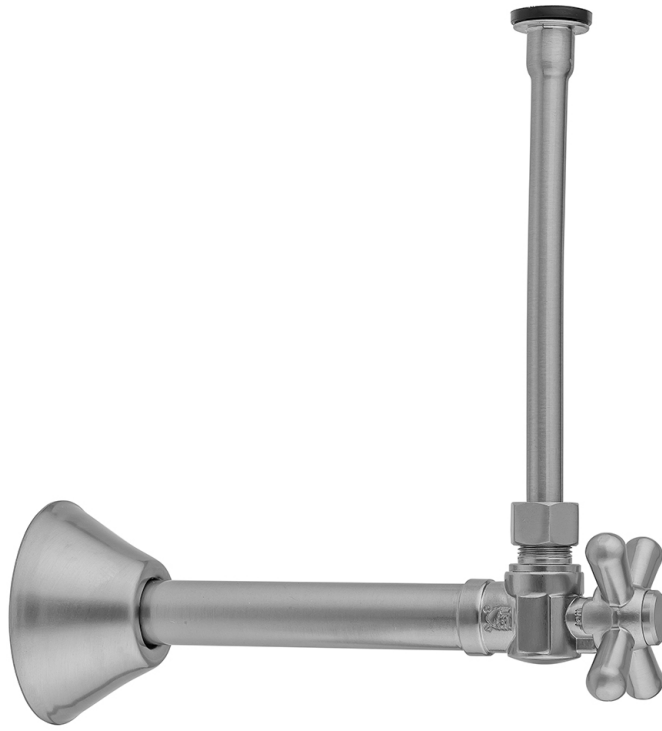

Quarter Turn Angle Pattern 1/2" Copper (Sweat Fit) x 3/8" O.D. Toilet Supply Kit with Standard Cross Handle, 20" Supply Tube, Escutcheon

Model #: 629-72-

FEATURES:

- All kit components are available separately
- Not available in ULB

AVAILABLE FINISHES:

Polished Chrome (PCH)	Satin Chrome (SC)	Bronze Umber (BU)
Satin Nickel (SN)	Pewter (PEW)	Caramel Bronze (CB)
Polished Nickel (PN)	Antique Brass (AB)	Antique Copper (ACU)
Oil-Rubbed Bronze (ORB)	Polished Brass (PB)	Polished Copper (PCU)
Vintage Bronze (VB)	Satin Brass (SB)	Matte Black (MBK)
Satin Gold (SG)	Polished Gold (PG)	Black Nickel (BKN)
White (WH)	Satin Cooper (SCU)	Almond (ALD)
Amber (AMB)	Azure Blue (AZB)	Coral (COR)
Mint Green (GRN)	Stone Grey (GRY)	Lilac (LAC)
Light Blue (LBL)	Limon (LIM)	Plum (PLM)
Pink (PNK)	Red (RED)	Graphite (GPH)
Aged Unlacquered Brass (AUB)		

SPECIFICATION DRAWING:

COMPONENTS	
DESCRIPTION	QTY:
ANGLE VALVE - STANDARD CROSS HANDLE	1
20" X 3/8" O.D. SUPPLY TUBE	1
ESCUTCHEON	1
PLASTIC FILL VALVE COUPLING NUT	1

AVAILABLE HANDLES: