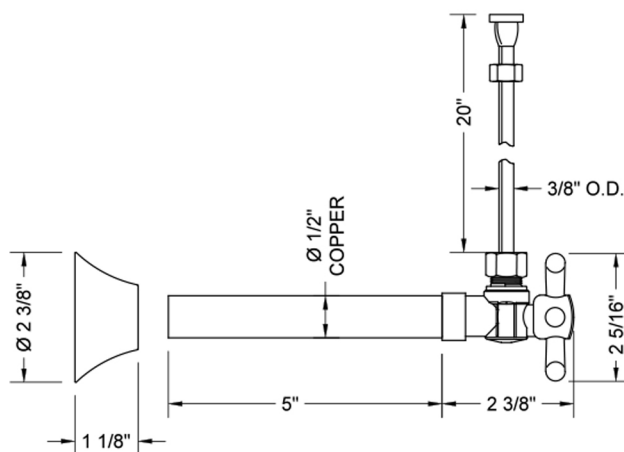

Quarter Turn Angle Pattern 1/2" Copper (Sweat Fit) x 3/8" O.D. Toilet Supply Kit with Standard Cross Handle, 20" Supply Tube, Escutcheon

Model #: 629-72-

FEATURES:

- All kit components are available separately
- Not available in ULB

SPECIFICATION DRAWING:

COMPONENTS	
DESCRIPTION	QTY:
ANGLE VALVE - STANDARD CROSS HANDLE	1
20" X 3/8" O.D. SUPPLY TUBE	1
ESCUTCHEON	1
PLASTIC FILL VALVE COUPLING NUT	1

AVAILABLE HANDLES: