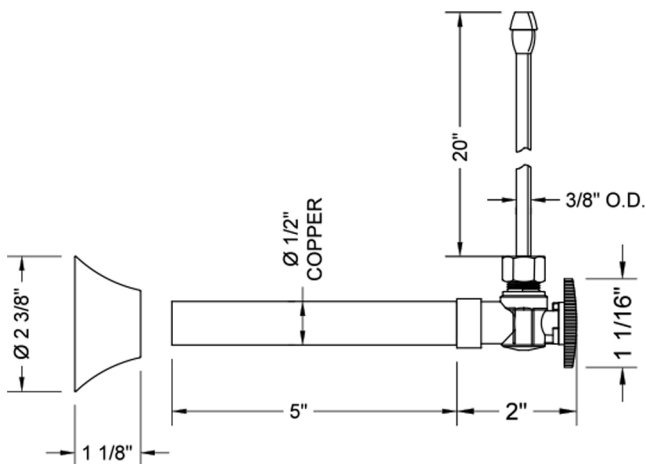

Quarter Turn Angle Pattern 1/2" Copper (Sweat Fit) x 3/8" O.D. Faucet Supply Kit with Oval Handle, 20" Supply Tubes, Escutcheons

Model #: 629-8-62-

FEATURES:

- All kit components are available separately
- Not available in ULB

SPECIFICATION DRAWING:

| COMPONENTS | |
|---------------------------|------|
| DESCRIPTION | QTY: |
| ANGLE VALVE - OVAL HANDLE | 2 |
| 3/8" O.D. SUPPLY TUBE | 2 |
| ESCUTCHEON | 2 |

AVAILABLE HANDLES: