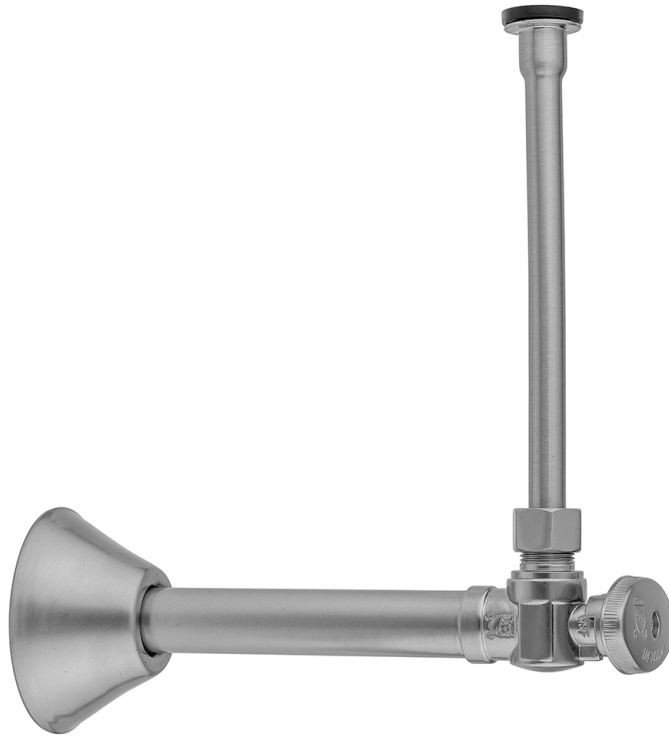

# Quarter Turn Angle Pattern 1/2" Copper (Sweat Fit) x 3/8" O.D. Toilet Supply Kit with Oval Handle, 20" Supply Tube, Escutcheon

Model #: 629-8-72-

### FEATURES:

- All kit components are available separately
- Not available in ULB

### AVAILABLE FINISHES:

Polished Chrome (PCH)	Satin Chrome (SC)	Bronze Umber (BU)
Satin Nickel (SN)	Pewter (PEW)	Caramel Bronze (CB)
Polished Nickel (PN)	Antique Brass (AB)	Antique Copper (ACU)
Oil-Rubbed Bronze (ORB)	Polished Brass (PB)	Polished Copper (PCU)
Vintage Bronze (VB)	Satin Brass (SB)	Matte Black (MBK)
Satin Gold (SG)	Polished Gold (PG)	Black Nickel (BKN)
White (WH)	Satin Cooper (SCU)	Almond (ALD)
Amber (AMB)	Azure Blue (AZB)	Coral (COR)
Mint Green (GRN)	Stone Grey (GRY)	Lilac (LAC)
Light Blue (LBL)	Limon (LIM)	Plum (PLM)
Pink (PNK)	Red (RED)	Graphite (GPH)
Aged Unlacquered Brass (AUB)		

### SPECIFICATION DRAWING:

COMPONENTS	
DESCRIPTION	QTY:
ANGLE VALVE - OVAL HANDLE	1
20" X 3/8" O.D. SUPPLY TUBE	1
ESCUTCHEON	1
PLASTIC FILL VALVE COUPLING NUT	1