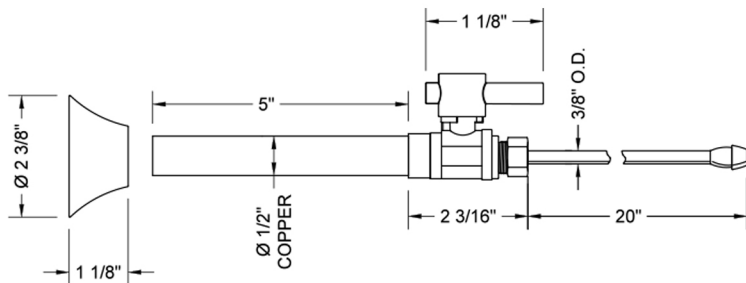

# Quarter Turn Straight Pattern 1/2" Copper (Sweat Fit) x 3/8" O.D. Faucet Supply Kit with Contempo Lever Handle, 20" Supply Tubes, Escutcheons

Model #: 631-2-62-

## SPECIFICATION DRAWING:

COMPONENTS	
DESCRIPTION	QTY:
STRAIGHT VALVE - CONTEMPO LEVER HANDLE	2
3/8" O.D. SUPPLY TUBE	2
ESCUTCHEON	2