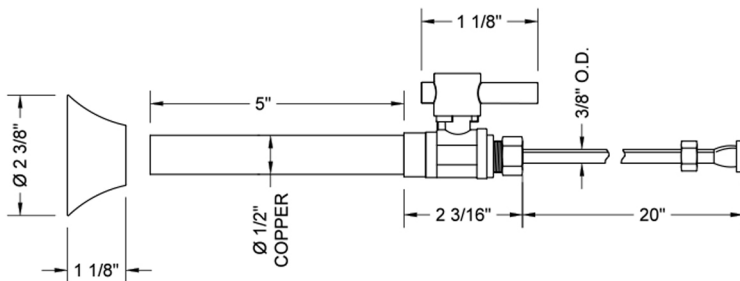

Quarter Turn Straight Pattern 1/2" Copper (Sweat Fit) x 3/8" O.D. Toilet Supply Kit with Contempo Lever Handle, 20" Supply Tube, Escutcheon

Model #: 631-2-72-

FEATURES:

- All kit components are available separately
- Not available in ULB

SPECIFICATION DRAWING:

COMPONENTS	
DESCRIPTION	QTY:
STRAIGHT VALVE - CONTEMPO LEVER HANDLE	1
20" X 3/8" O.D. SUPPLY TUBE	1
ESCUTCHEON	1
PLASTIC FILL VALVE COUPLING NUT	1

AVAILABLE HANDLES: