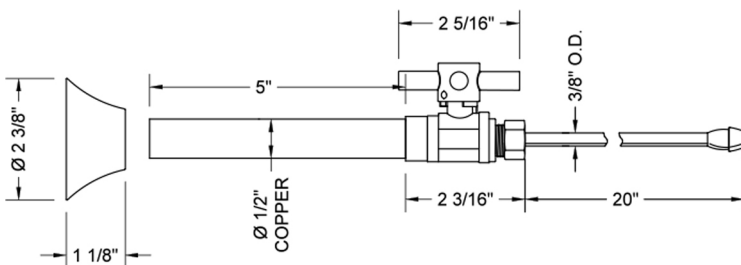

Quarter Turn Straight Pattern 1/2" Copper (Sweat Fit) x 3/8" O.D. Faucet Supply Kit with Contempo Cross Handle, 20" Supply Tubes, Escutcheons

Model #: 631-4-62-

FEATURES:

- All kit components are available separately
- Not available in ULB

SPECIFICATION DRAWING:

COMPONENTS	
DESCRIPTION	QTY:
STRAIGHT VALVE - CONTEMPO CROSS HANDLE	2
3/8" O.D. SUPPLY TUBE	2
ESCUTCHEON	2

AVAILABLE HANDLES: